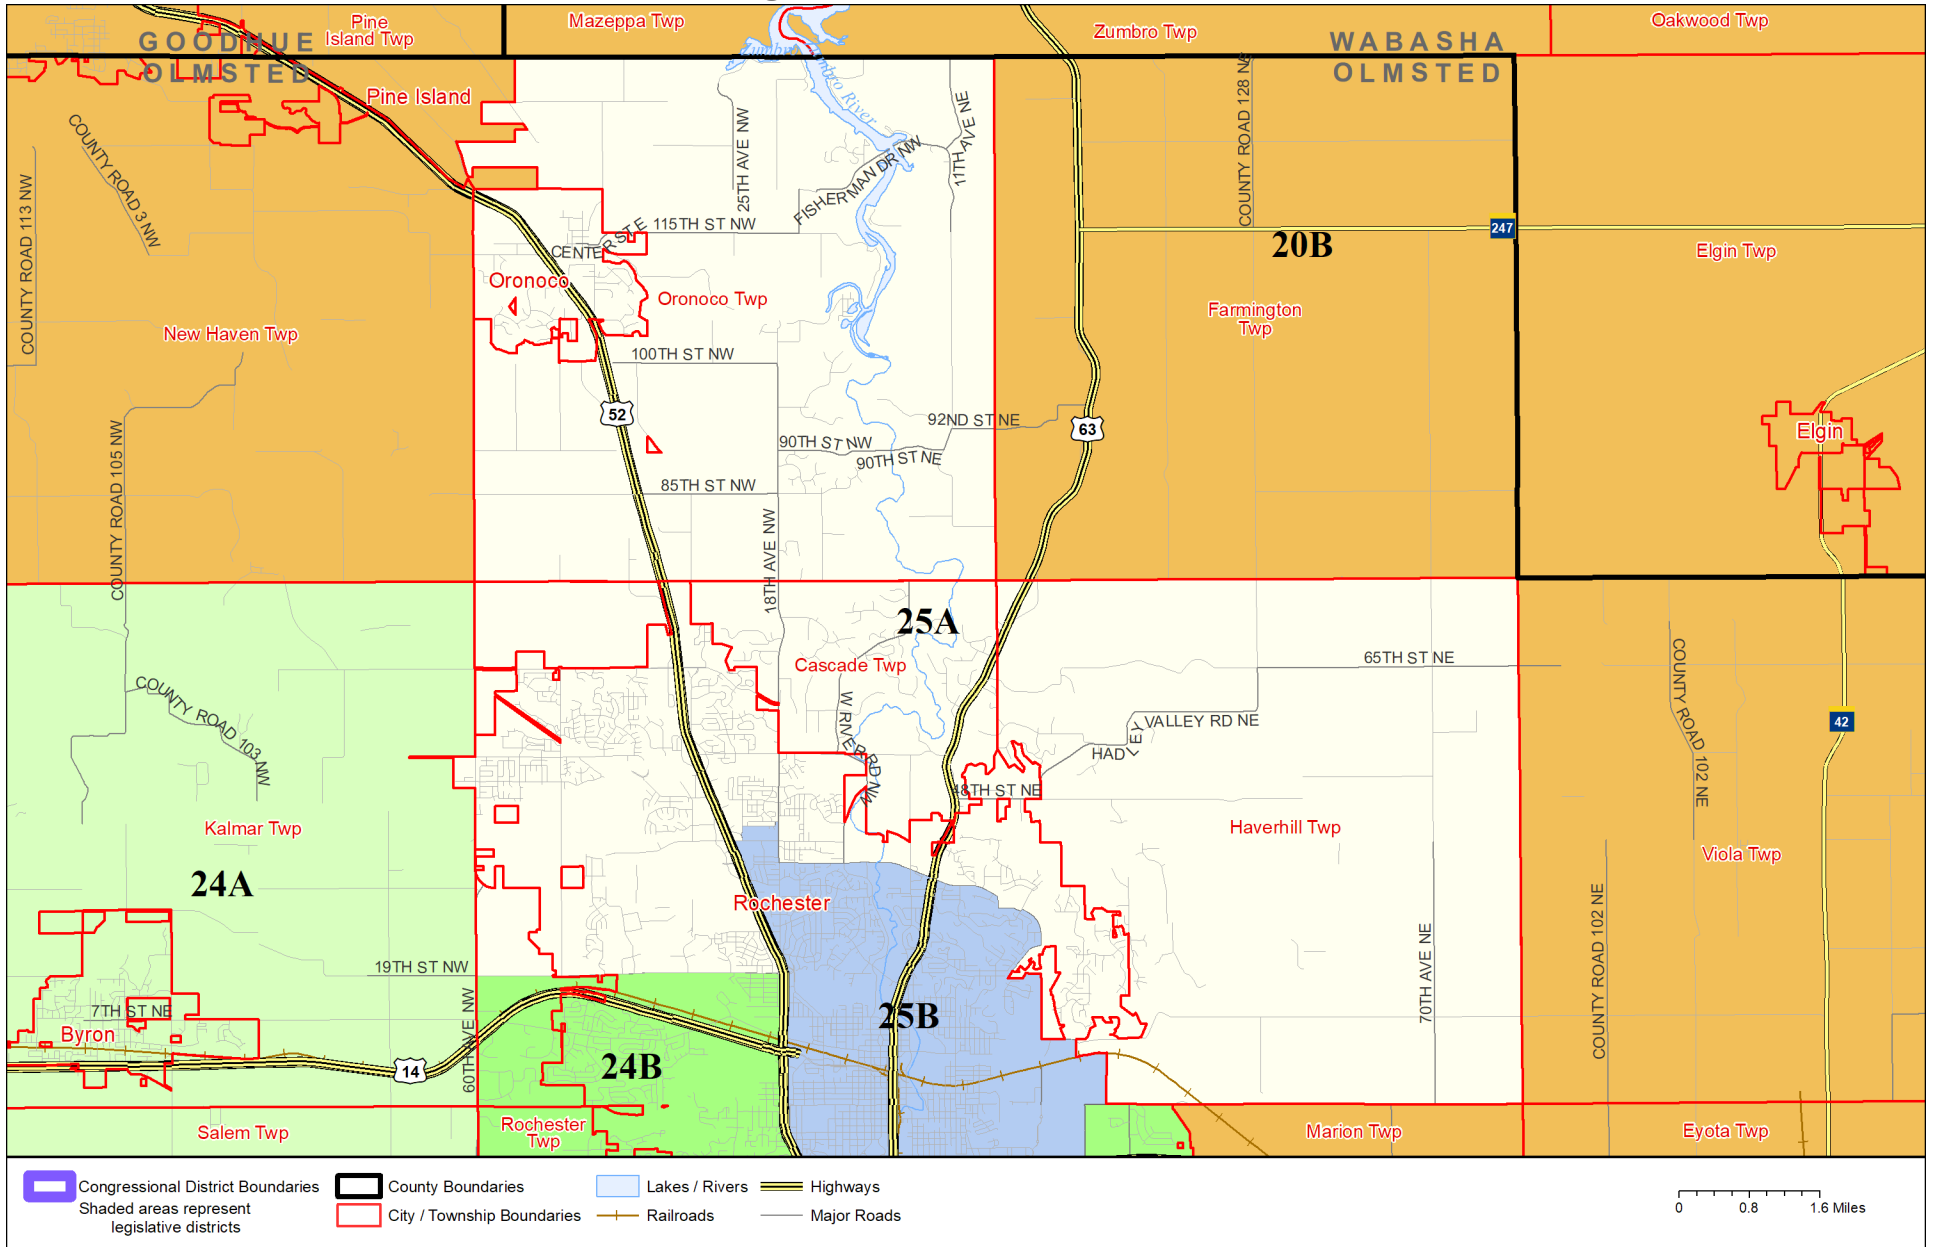

Legislative District 25A

Published by Office of the Minnesota Secretary of State, Elections Division. Current as of May 2024. Look up districts & polling places at <https://pollfinder.sos.mn.gov>

About this map

This map shows the Congressional and Legislative Districts ordered by the Special Redistricting Panel in the matter of *Wattson, et al. v. Simon, et al*, No. A21-0243 and A21-0546, on February 15, 2022, as modified by the legislature, as corrected under *Minnesota Statutes* 2.91, subd. 2, or as adjusted under *Minnesota Statutes* 204B.146, subd. 3. Derived from precinct boundaries that are maintained by the Secretary of State and available for download at the [Minnesota Geospatial Commons](https://gisdata.mn.gov) (<https://gisdata.mn.gov>). Road data is from Mn/DOT and U.S. Census (Statewide) and NCompass (Metro). Rail data is from Mn/DOT. Water data is from MN DNR.

District Description

Territory of Minnesota Legislative District 25A:

- This area in Olmsted County:
 - These precincts in Cascade Twp:
 - CASCADE TWP. P-1
 - CASCADE TWP. P-2
 - Haverhill Twp
 - Oronoco
 - Oronoco Twp
 - These precincts in Rochester:
 - ROCHESTER W3 P1
 - ROCHESTER W3 P10
 - ROCHESTER W3 P11
 - ROCHESTER W3 P12
 - ROCHESTER W3 P13
 - ROCHESTER W3 P2
 - ROCHESTER W3 P3
 - ROCHESTER W3 P4
 - ROCHESTER W3 P5
 - ROCHESTER W3 P6
 - ROCHESTER W3 P7
 - ROCHESTER W3 P8
 - ROCHESTER W3 P9
 - ROCHESTER W5 P1
 - ROCHESTER W5 P2
 - ROCHESTER W5 P6
 - ROCHESTER W6 P1
 - ROCHESTER W6 P10
 - ROCHESTER W6 P11
 - ROCHESTER W6 P2
 - ROCHESTER W6 P3
 - ROCHESTER W6 P4
 - ROCHESTER W6 P6