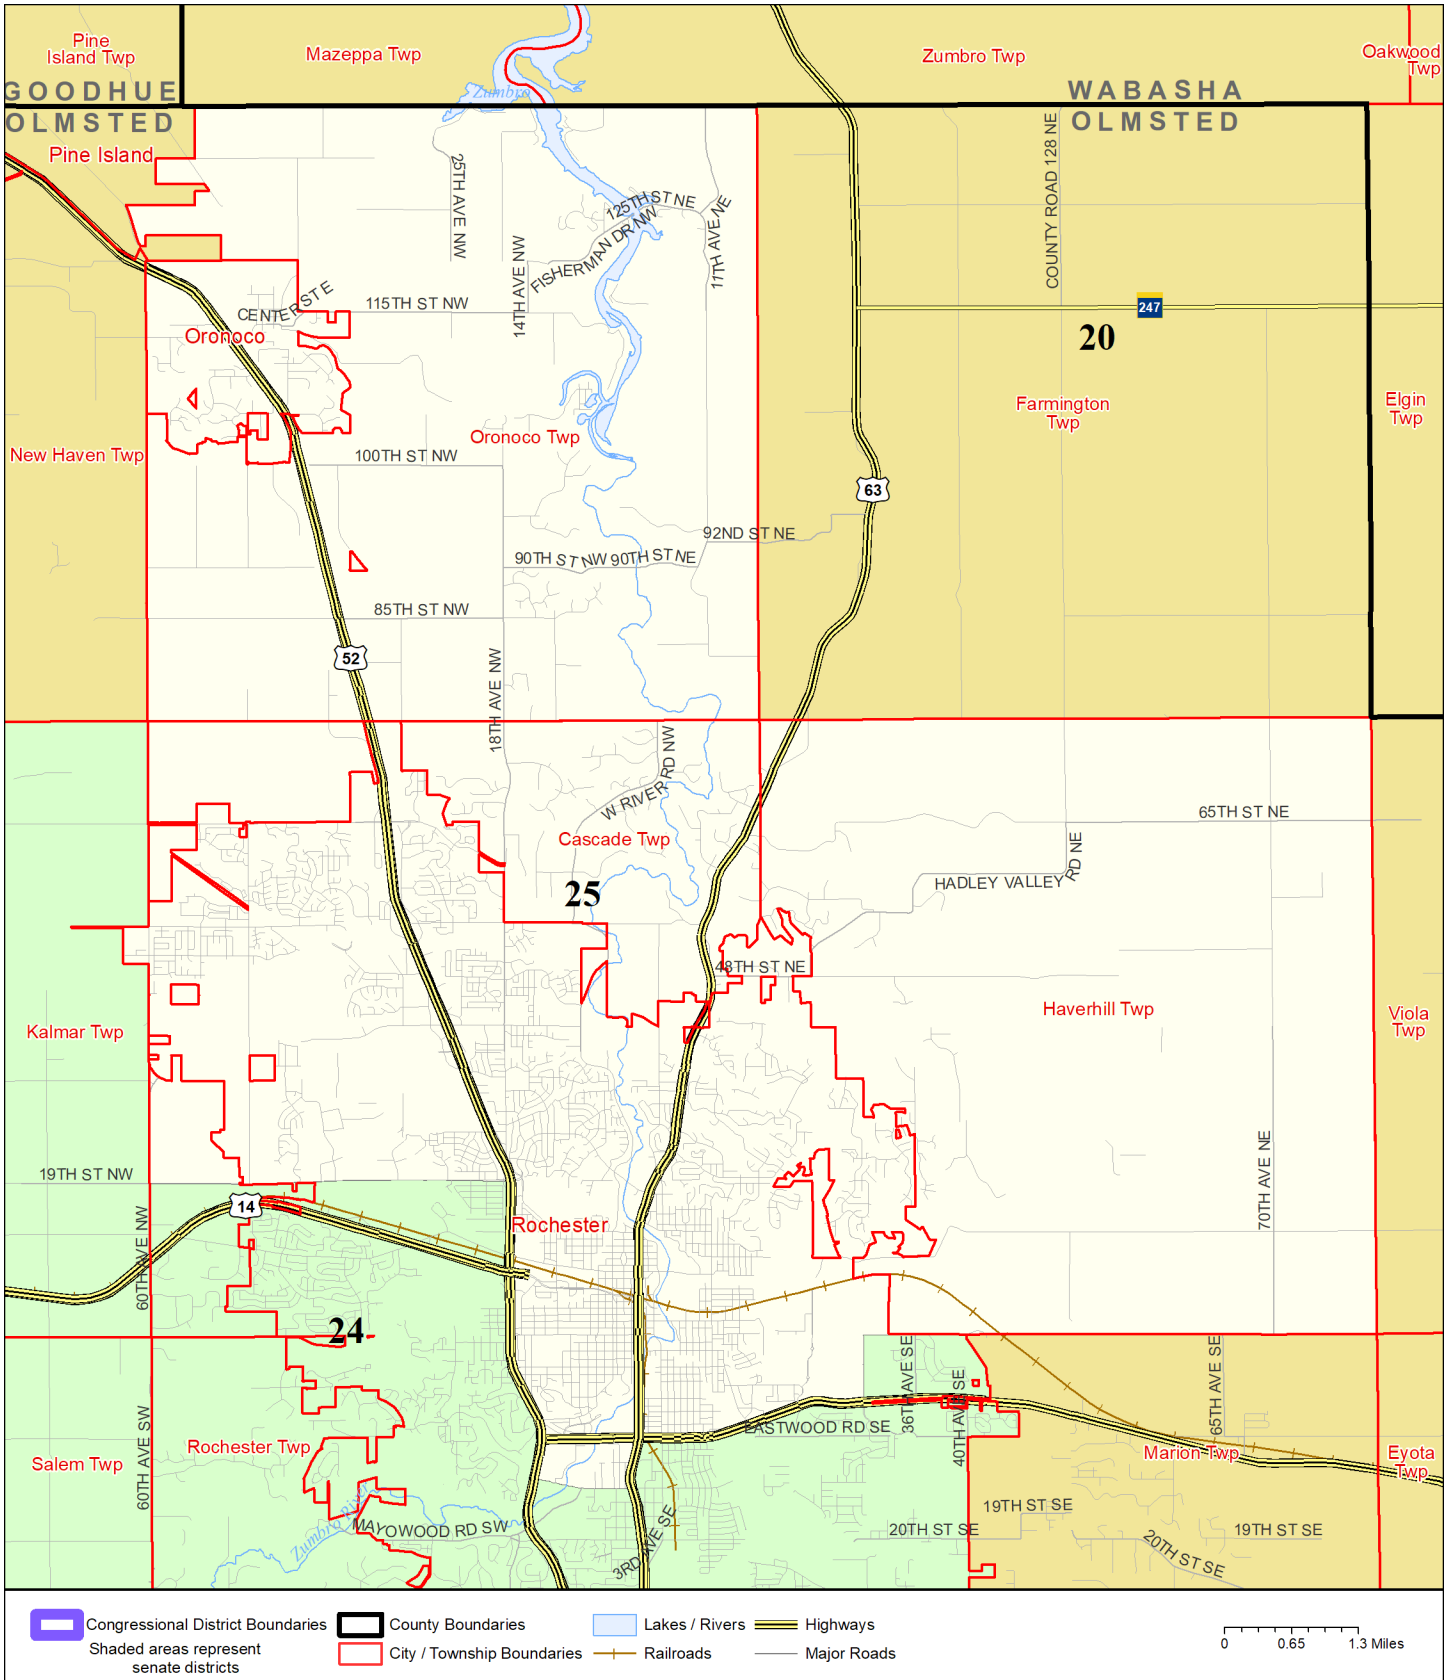

Senate District 25

Published by Office of the Minnesota Secretary of State, Elections Division. Current as of May 2024. Look up districts & polling places at <https://pollfinder.sos.mn.gov>

About this map

This map shows the Congressional and Legislative Districts ordered by the Special Redistricting Panel in the matter of *Wattson, et al. v. Simon, et al*, No. A21-0243 and A21-0546, on February 15, 2022, as modified by the legislature, as corrected under *Minnesota Statutes* 2.91, subd. 2, or as adjusted under *Minnesota Statutes* 204B.146, subd. 3. Derived from precinct boundaries that are maintained by the Secretary of State and available for download at the [Minnesota Geospatial Commons](https://gisdata.mn.gov) (<https://gisdata.mn.gov>). Road data is from Mn/DOT and U.S. Census (Statewide) and NCompass (Metro). Rail data is from Mn/DOT. Water data is from MN DNR.

District Description

Territory of Minnesota Senate District 25:

- This area in Olmsted County:
 - These precincts in Cascade Twp:
 - CASCADE TWP. P-1
 - CASCADE TWP. P-2
 - Haverhill Twp
 - Oronoco
 - Oronoco Twp
 - These precincts in Rochester:
 - ROCHESTER W1 P3
 - ROCHESTER W2 P12
 - ROCHESTER W2 P13
 - ROCHESTER W2 P7
 - ROCHESTER W2 P8
 - ROCHESTER W3 P1
 - ROCHESTER W3 P10
 - ROCHESTER W3 P11
 - ROCHESTER W3 P12
 - ROCHESTER W3 P13
 - ROCHESTER W3 P2
 - ROCHESTER W3 P3
 - ROCHESTER W3 P4
 - ROCHESTER W3 P5
 - ROCHESTER W3 P6
 - ROCHESTER W3 P7
 - ROCHESTER W3 P8
 - ROCHESTER W3 P9
 - ROCHESTER W4 P1
 - ROCHESTER W4 P2
 - ROCHESTER W4 P3
 - ROCHESTER W4 P4
 - ROCHESTER W4 P5
 - ROCHESTER W4 P6
 - ROCHESTER W4 P7
 - ROCHESTER W5 P1
 - ROCHESTER W5 P10
 - ROCHESTER W5 P11
 - ROCHESTER W5 P12
 - ROCHESTER W5 P13
 - ROCHESTER W5 P2
 - ROCHESTER W5 P3
 - ROCHESTER W5 P4
 - ROCHESTER W5 P5
 - ROCHESTER W5 P6
 - ROCHESTER W5 P7
 - ROCHESTER W5 P8
 - ROCHESTER W5 P9
 - ROCHESTER W6 P1
 - ROCHESTER W6 P10
 - ROCHESTER W6 P11
 - ROCHESTER W6 P12