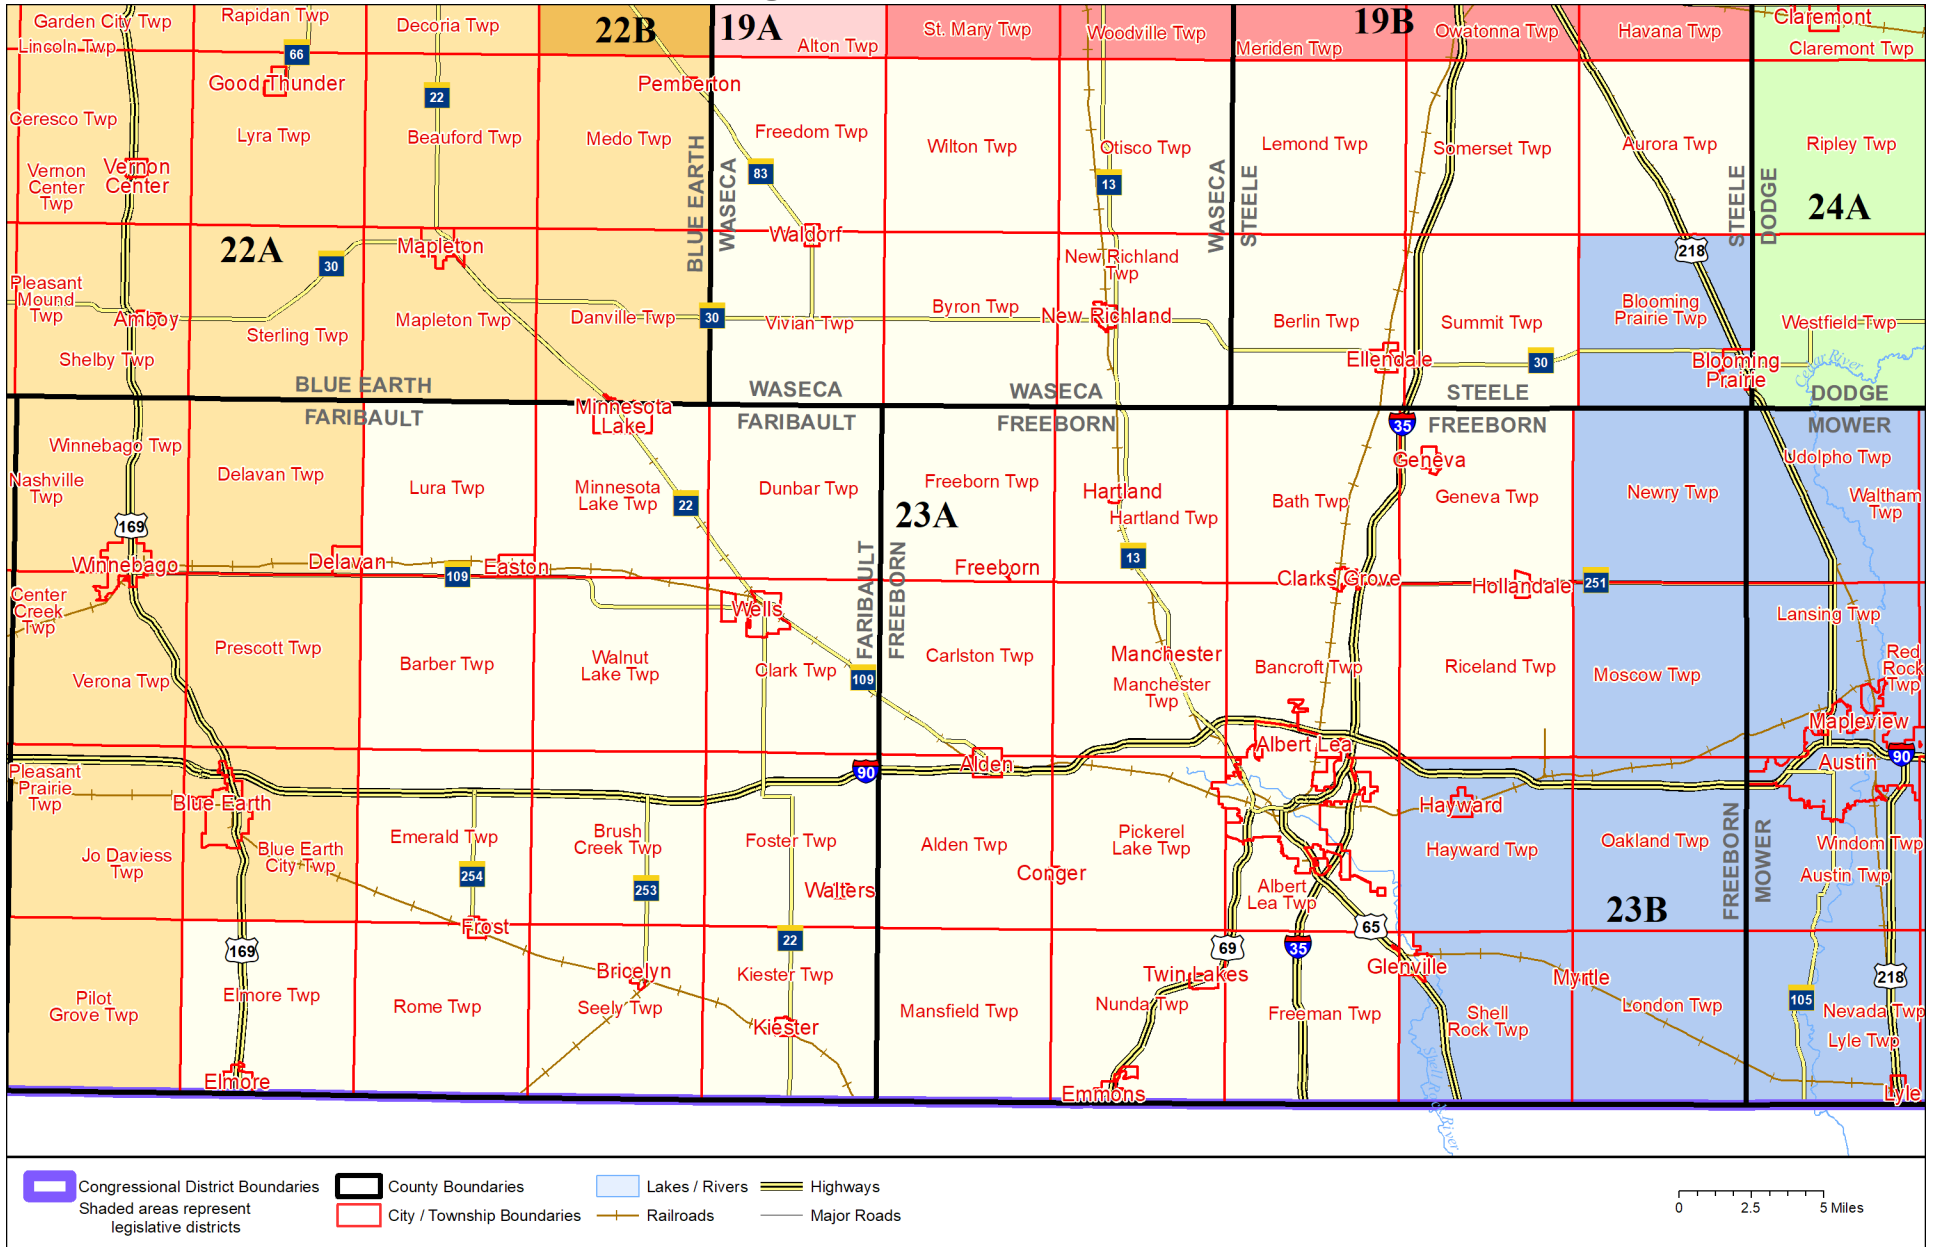

Legislative District 23A

Published by Office of the Minnesota Secretary of State, Elections Division. Current as of May 2024. Look up districts & polling places at <https://pollfinder.sos.mn.gov>

About this map

This map shows the Congressional and Legislative Districts ordered by the Special Redistricting Panel in the matter of *Wattson, et al. v. Simon, et al*, No. A21-0243 and A21-0546, on February 15, 2022, as modified by the legislature, as corrected under *Minnesota Statutes* 2.91, subd. 2, or as adjusted under *Minnesota Statutes* 204B.146, subd. 3. Derived from precinct boundaries that are maintained by the Secretary of State and available for download at the [Minnesota Geospatial Commons](https://gisdata.mn.gov) (<https://gisdata.mn.gov>). Road data is from Mn/DOT and U.S. Census (Statewide) and NCompass (Metro). Rail data is from Mn/DOT. Water data is from MN DNR.

District Description

Territory of Minnesota Legislative District 23A:

- This area in Faribault County:
 - Barber Twp
 - Bricelyn
 - Brush Creek Twp
 - Clark Twp
 - Dunbar Twp
 - Easton
 - Elmore
 - Elmore Twp
 - Emerald Twp
 - Foster Twp
 - Frost
 - Kiester
 - Kiester Twp
 - Lura Twp
 - Minnesota Lake
 - Minnesota Lake Twp
 - Rome Twp
 - Seely Twp
 - Walnut Lake Twp
 - Walters
 - Wells
- This area in Freeborn County:
 - Albert Lea
 - Albert Lea Twp
 - Alden
 - Alden Twp
 - Bancroft Twp
 - Bath Twp
 - Carlston Twp
 - Clarks Grove
 - Conger
 - Emmons
 - Freeborn
 - Freeborn Twp
 - Freeman Twp

- Geneva
- Geneva Twp
- Glenville
- Hartland
- Hartland Twp
- Hollandale
- Manchester
- Manchester Twp
- Mansfield Twp
- Nunda Twp
- Pickerel Lake Twp
- Riceland Twp
- Twin Lakes
- This area in Steele County:
 - Aurora Twp
 - Berlin Twp
 - Ellendale
 - Lemond Twp
 - Somerset Twp
 - Summit Twp
- This area in Waseca County:
 - Byron Twp
 - Freedom Twp
 - New Richland
 - New Richland Twp
 - Otisco Twp
 - Vivian Twp
 - Waldorf
 - Wilton Twp