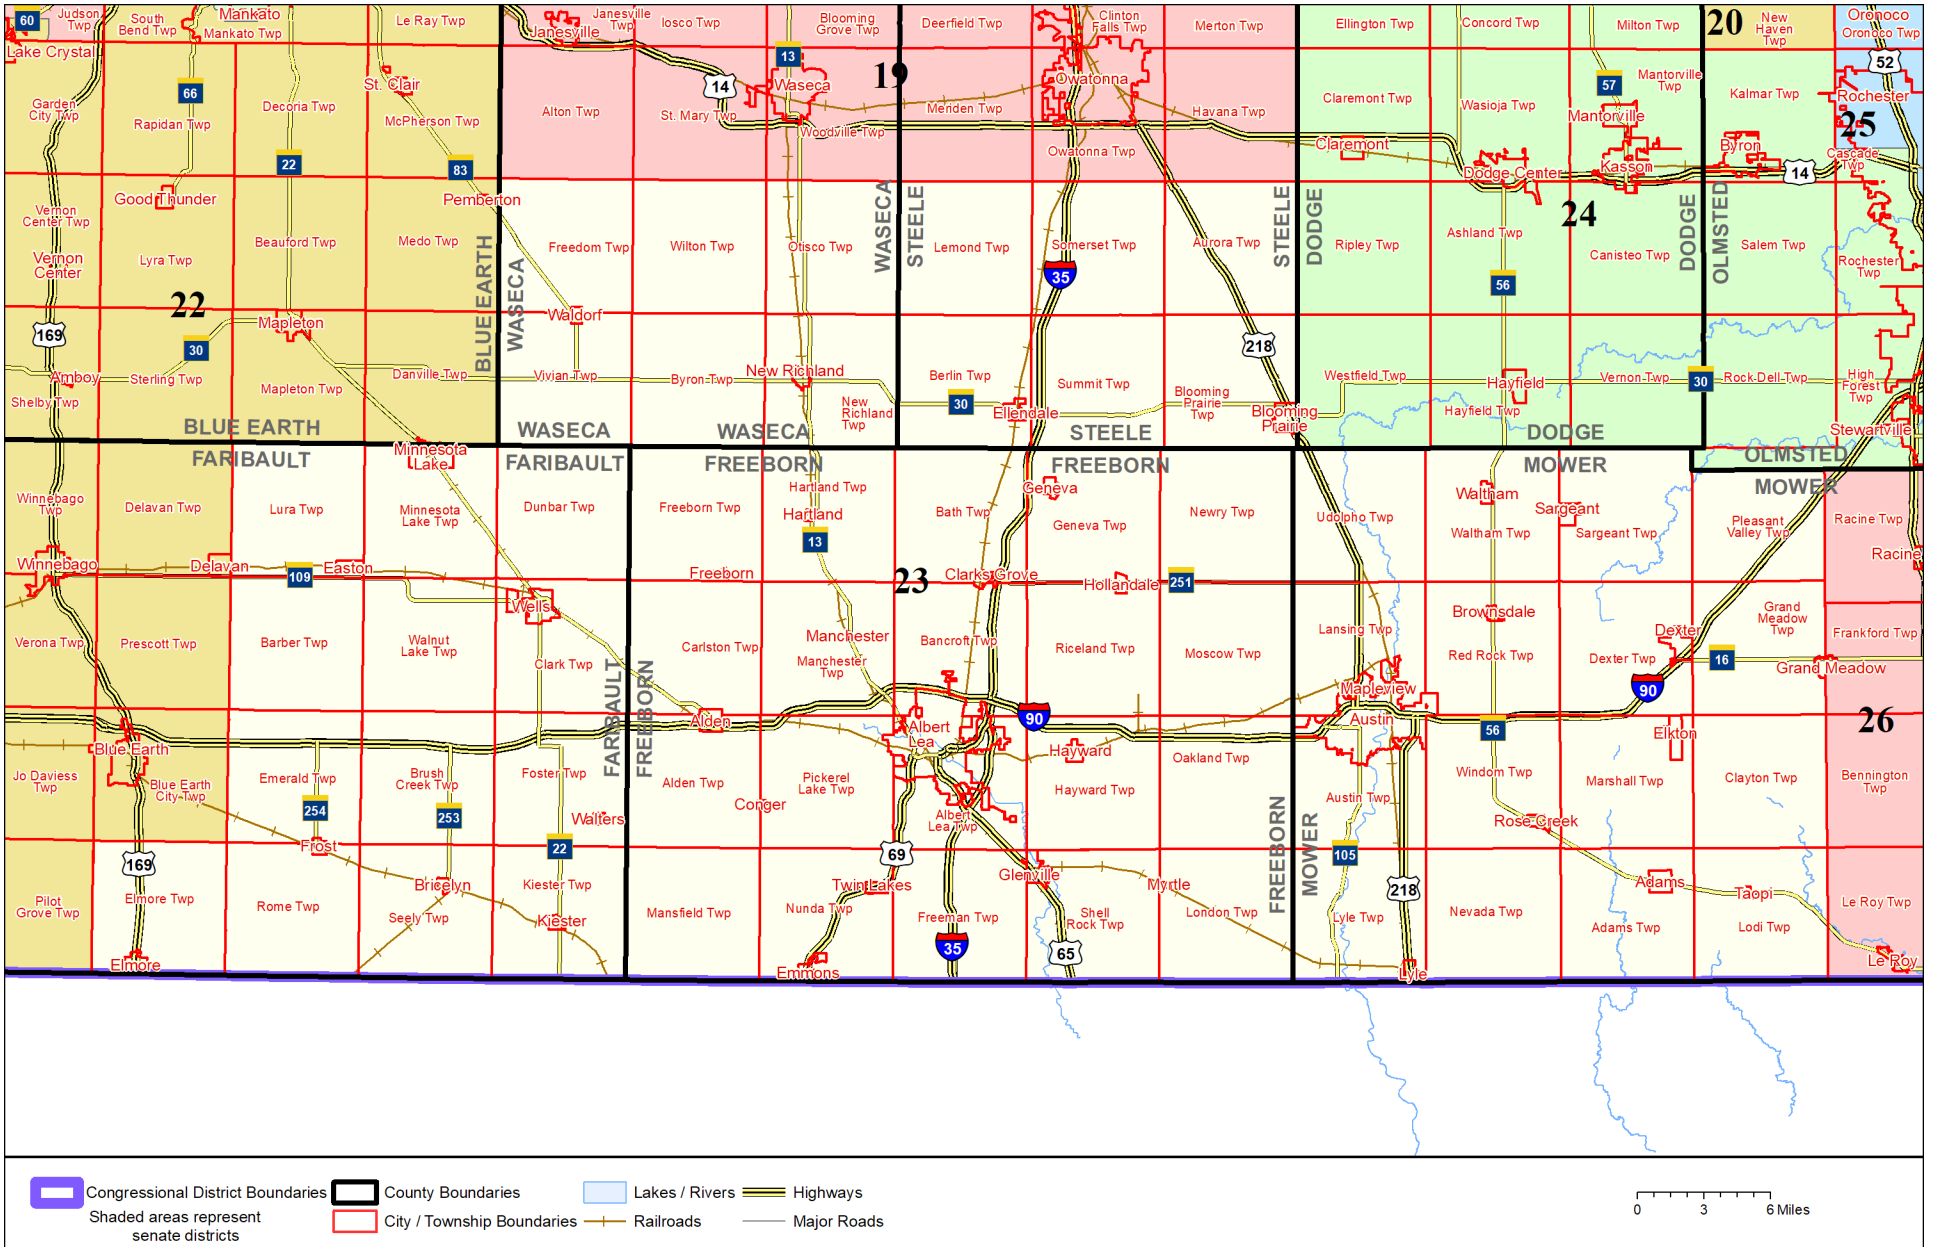

Senate District 23

Published by Office of the Minnesota Secretary of State, Elections Division. Current as of May 2024. Look up districts & polling places at <https://pollfinder.sos.mn.gov>

About this map

This map shows the Congressional and Legislative Districts ordered by the Special Redistricting Panel in the matter of *Watson, et al. v. Simon, et al*, No. A21-0243 and A21-0546, on February 15, 2022, as modified by the legislature, as corrected under *Minnesota Statutes* 2.91, subd. 2, or as adjusted under *Minnesota Statutes* 204B.146, subd. 3. Derived from precinct boundaries that are maintained by the Secretary of State and available for download at the [Minnesota Geospatial Commons](https://gisdata.mn.gov) (<https://gisdata.mn.gov>). Road data is from Mn/DOT and U.S. Census (Statewide) and NCompass (Metro). Rail data is from Mn/DOT. Water data is from MN DNR.

District Description

Territory of Minnesota Senate District 23:

- This area in Faribault County:
 - Barber Twp
 - Bricelyn
 - Brush Creek Twp
 - Clark Twp
 - Dunbar Twp
 - Easton
 - Elmore
 - Elmore Twp
 - Emerald Twp
 - Foster Twp
 - Frost
 - Kiester
 - Kiester Twp
 - Lura Twp
 - Minnesota Lake
 - Minnesota Lake Twp
 - Rome Twp
 - Seely Twp
 - Walnut Lake Twp
 - Walters
 - Wells
- Freeborn County
- This area in Mower County:
 - Adams
 - Adams Twp
 - Austin
 - Austin Twp
 - Brownsdale
 - Clayton Twp
 - Dexter
 - Dexter Twp
 - Elkton
 - Grand Meadow
 - Grand Meadow Twp
 - Lansing Twp

- Lodi Twp
- Lyle
- Lyle Twp
- Mapleview
- Marshall Twp
- Nevada Twp
- Pleasant Valley Twp
- Red Rock Twp
- Rose Creek
- Sargeant
- Sargeant Twp
- Taopi
- Udolpho Twp
- Waltham
- Waltham Twp
- Windom Twp
- This area in Steele County:
 - Aurora Twp
 - Berlin Twp
 - Blooming Prairie
 - Blooming Prairie Twp
 - Ellendale
 - Lemond Twp
 - Somerset Twp
 - Summit Twp
- This area in Waseca County:
 - Byron Twp
 - Freedom Twp
 - New Richland
 - New Richland Twp
 - Otisco Twp
 - Vivian Twp
 - Waldorf
 - Wilton Twp