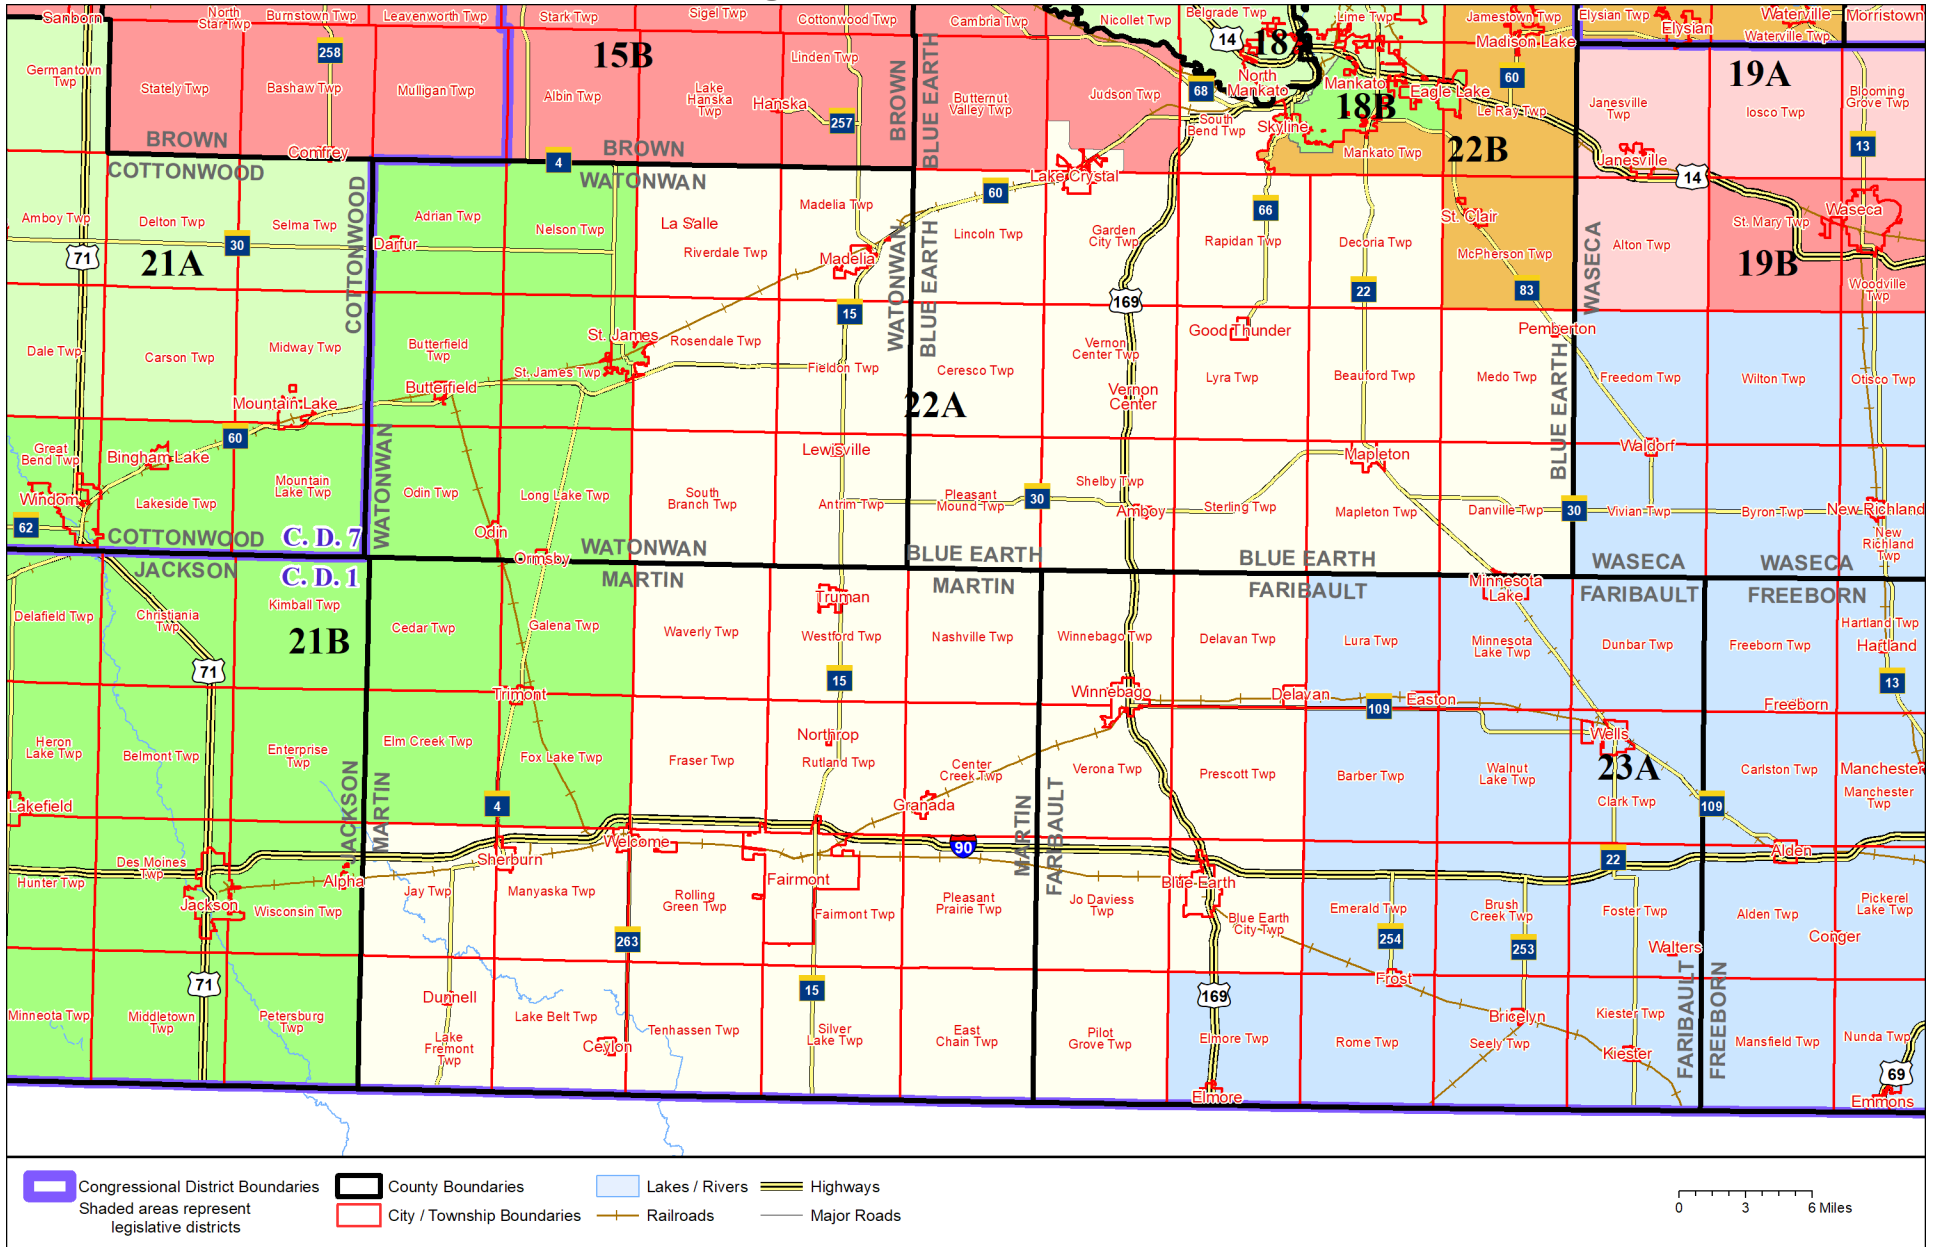

Legislative District 22A

Published by Office of the Minnesota Secretary of State, Elections Division. Current as of May 2024. Look up districts & polling places at <https://pollfinder.sos.mn.gov>

About this map

This map shows the Congressional and Legislative Districts ordered by the Special Redistricting Panel in the matter of *Watson, et al. v. Simon, et al*, No. A21-0243 and A21-0546, on February 15, 2022, as modified by the legislature, as corrected under *Minnesota Statutes* 2.91, subd. 2, or as adjusted under *Minnesota Statutes* 204B.146, subd. 3. Derived from precinct boundaries that are maintained by the Secretary of State and available for download at the [Minnesota Geospatial Commons](https://gisdata.mn.gov) (<https://gisdata.mn.gov>). Road data is from Mn/DOT and U.S. Census (Statewide) and NCompass (Metro). Rail data is from Mn/DOT. Water data is from MN DNR.