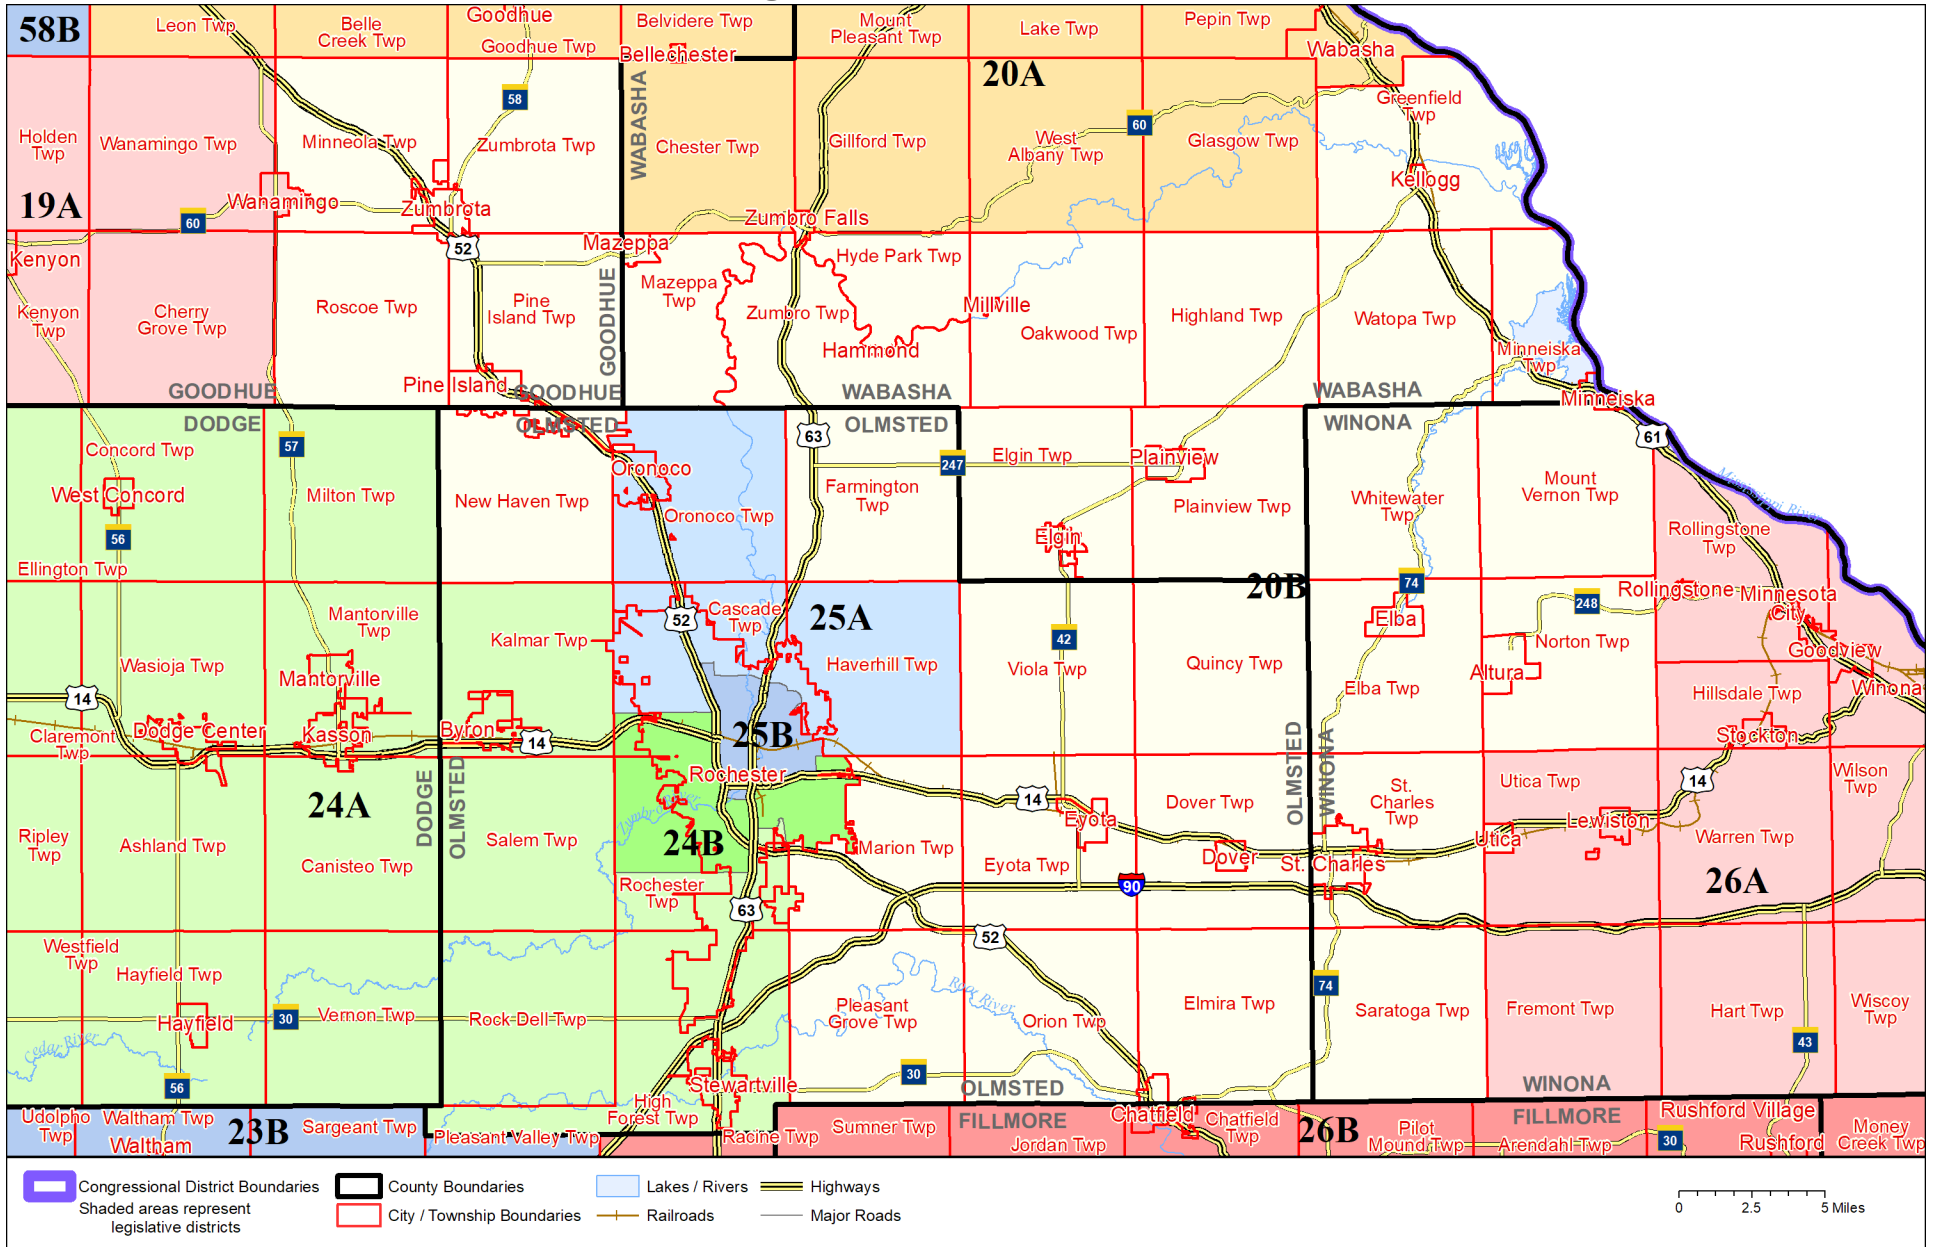

# Legislative District 20B

Published by Office of the Minnesota Secretary of State, Elections Division. Current as of May 2024. Look up districts & polling places at <https://pollfinder.sos.mn.gov>

## About this map

This map shows the Congressional and Legislative Districts ordered by the Special Redistricting Panel in the matter of *Wattson, et al. v. Simon, et al*, No. A21-0243 and A21-0546, on February 15, 2022, as modified by the legislature, as corrected under *Minnesota Statutes* 2.91, subd. 2, or as adjusted under *Minnesota Statutes* 204B.146, subd. 3. Derived from precinct boundaries that are maintained by the Secretary of State and available for download at the [Minnesota Geospatial Commons](https://gisdata.mn.gov) (<https://gisdata.mn.gov>). Road data is from Mn/DOT and U.S. Census (Statewide) and NCompass (Metro). Rail data is from Mn/DOT. Water data is from MN DNR.

## District Description

Territory of Minnesota Legislative District 20B:

- This area in Goodhue County:
  - Minneola Twp
  - Pine Island
  - Pine Island Twp
  - Roscoe Twp
  - Zumbrota
  - Zumbrota Twp
- This area in Olmsted County:
  - Chatfield
  - Dover
  - Dover Twp
  - Elmira Twp
  - Eyota
  - Eyota Twp
  - Farmington Twp
  - These precincts in Marion Twp:
    - MARION TWP. P-1
  - New Haven Twp
  - Orion Twp
  - Pine Island
  - Pleasant Grove Twp
  - Quincy Twp
  - Viola Twp
- This area in Wabasha County:
  - Elgin
  - Elgin Twp
  - Greenfield Twp
  - Hammond
  - Highland Twp
  - Hyde Park Twp
  - Kellogg
  - Mazeppa
  - Mazeppa Twp
  - Millville
  - Minneiska
  - Minneiska Twp

- Oakwood Twp
- Plainview
- Plainview Twp
- Watopa Twp
- Zumbro Twp
- Zumbro Falls
- This area in Winona County:
  - Altura
  - Elba
  - Elba Twp
  - Minneiska
  - Mount Vernon Twp
  - Norton Twp
  - St. Charles
  - St. Charles Twp
  - Saratoga Twp
  - Utica
  - Whitewater Twp