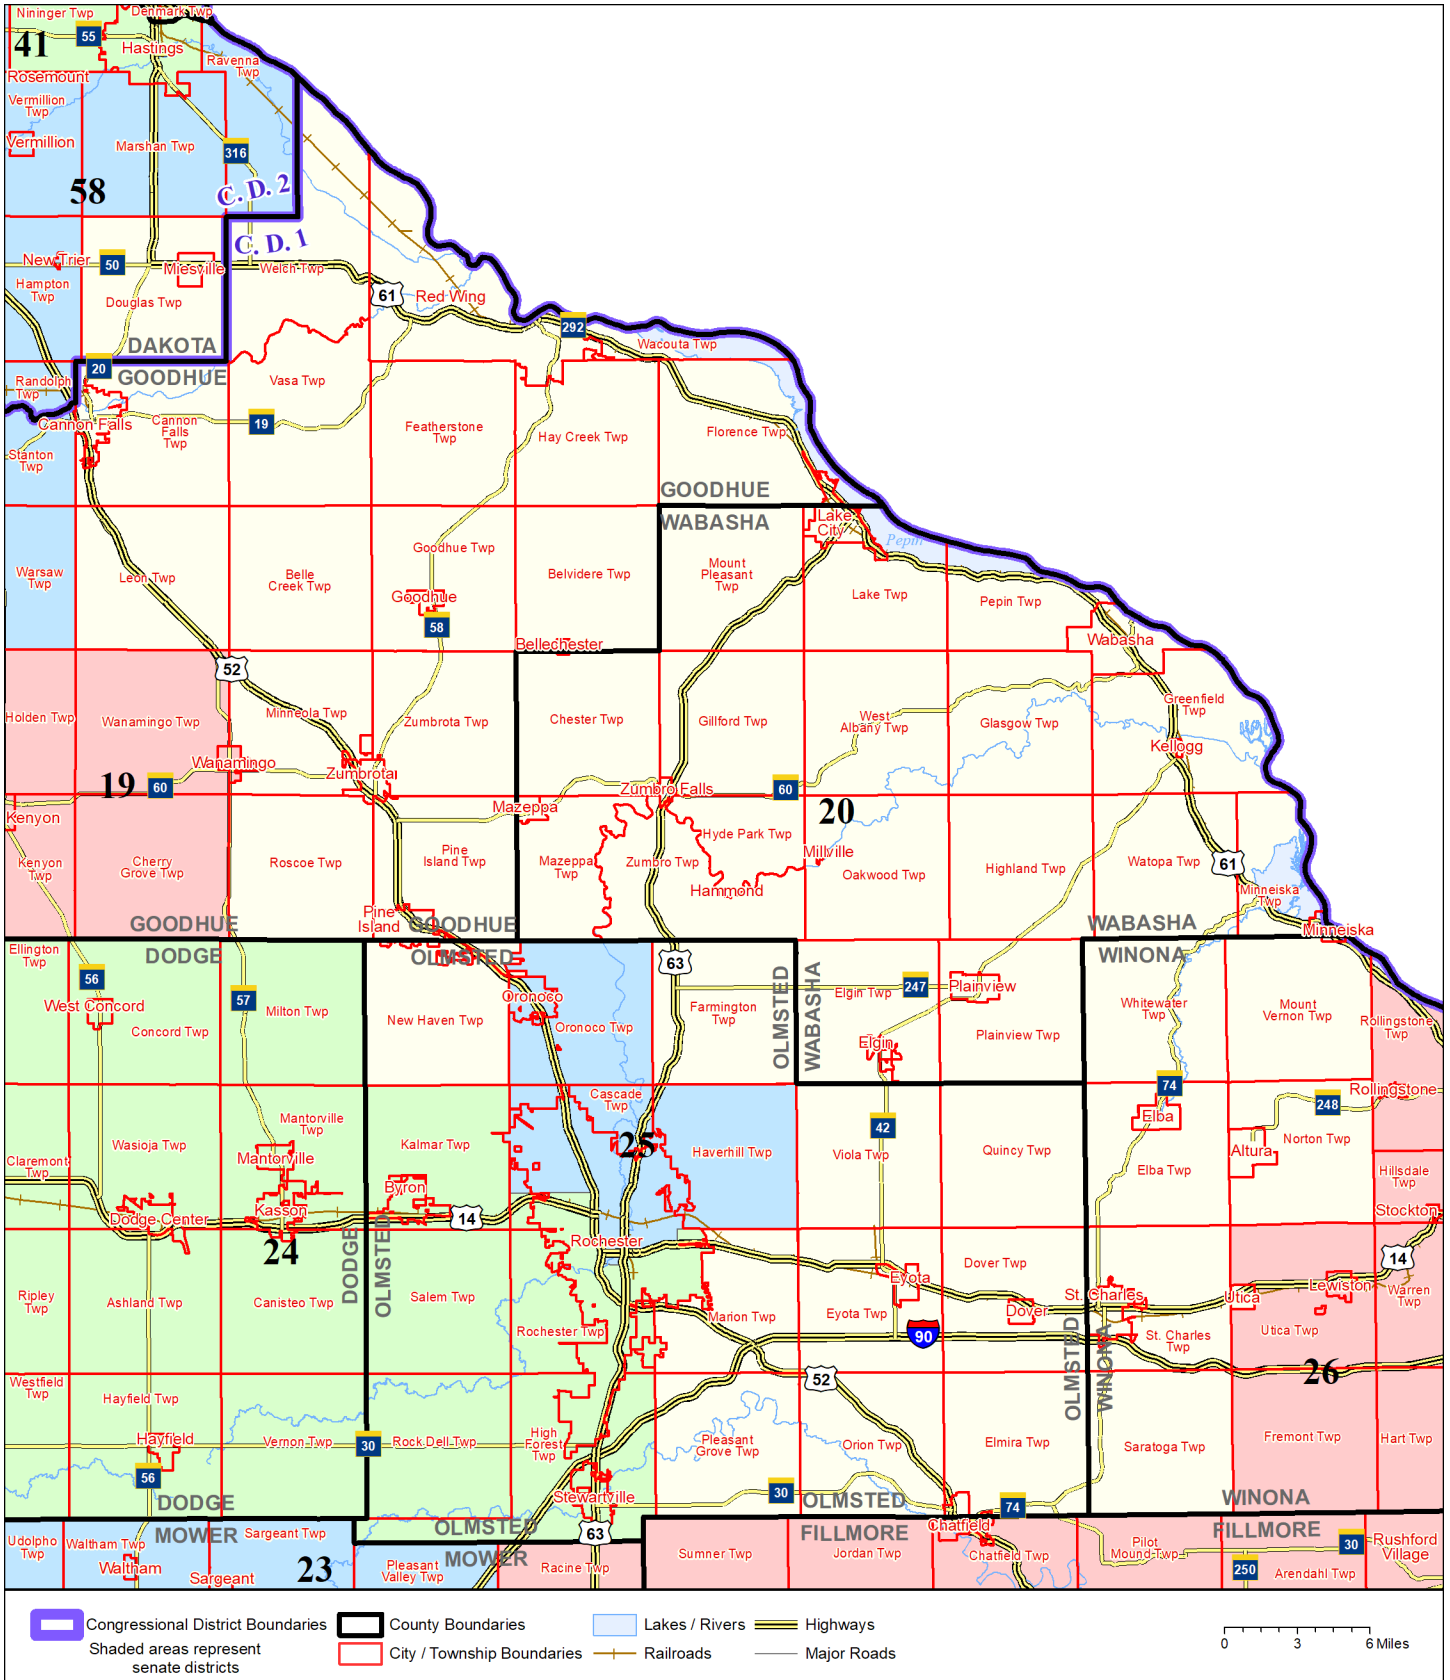

Senate District 20

Published by Office of the Minnesota Secretary of State, Elections Division. Current as of May 2024. Look up districts & polling places at <https://pollfinder.sos.mn.gov>

About this map

This map shows the Congressional and Legislative Districts ordered by the Special Redistricting Panel in the matter of *Wattson, et al. v. Simon, et al*, No. A21-0243 and A21-0546, on February 15, 2022, as modified by the legislature, as corrected under *Minnesota Statutes* 2.91, subd. 2, or as adjusted under *Minnesota Statutes* 204B.146, subd. 3. Derived from precinct boundaries that are maintained by the Secretary of State and available for download at the [Minnesota Geospatial Commons](https://gisdata.mn.gov) (<https://gisdata.mn.gov>). Road data is from Mn/DOT and U.S. Census (Statewide) and NCompass (Metro). Rail data is from Mn/DOT. Water data is from MN DNR.

District Description

Territory of Minnesota Senate District 20:

- This area in Dakota County:
 - Douglas Twp
 - Miesville
- This area in Goodhue County:
 - Bellechester
 - Belle Creek Twp
 - Belvidere Twp
 - Cannon Falls
 - Cannon Falls Twp
 - Featherstone Twp
 - Florence Twp
 - Goodhue
 - Goodhue Twp
 - Hay Creek Twp
 - Lake City
 - Leon Twp
 - Minneola Twp
 - Pine Island
 - Pine Island Twp
 - Red Wing
 - Roscoe Twp
 - Vasa Twp
 - Wacouta Twp
 - Welch Twp
 - Zumbrota
 - Zumbrota Twp
- This area in Olmsted County:
 - Chatfield
 - Dover
 - Dover Twp
 - Elmira Twp
 - Eyota
 - Eyota Twp
 - Farmington Twp
 - These precincts in Marion Twp:
 - MARION TWP. P-1
 - New Haven Twp
 - Orion Twp
 - Pine Island
 - Pleasant Grove Twp
 - Quincy Twp
 - Viola Twp
- Wabasha County
- This area in Winona County:
 - Altura
 - Elba
 - Elba Twp
 - Minneiska
 - Mount Vernon Twp

- Norton Twp
- St. Charles
- St. Charles Twp
- Saratoga Twp
- Utica
- Whitewater Twp