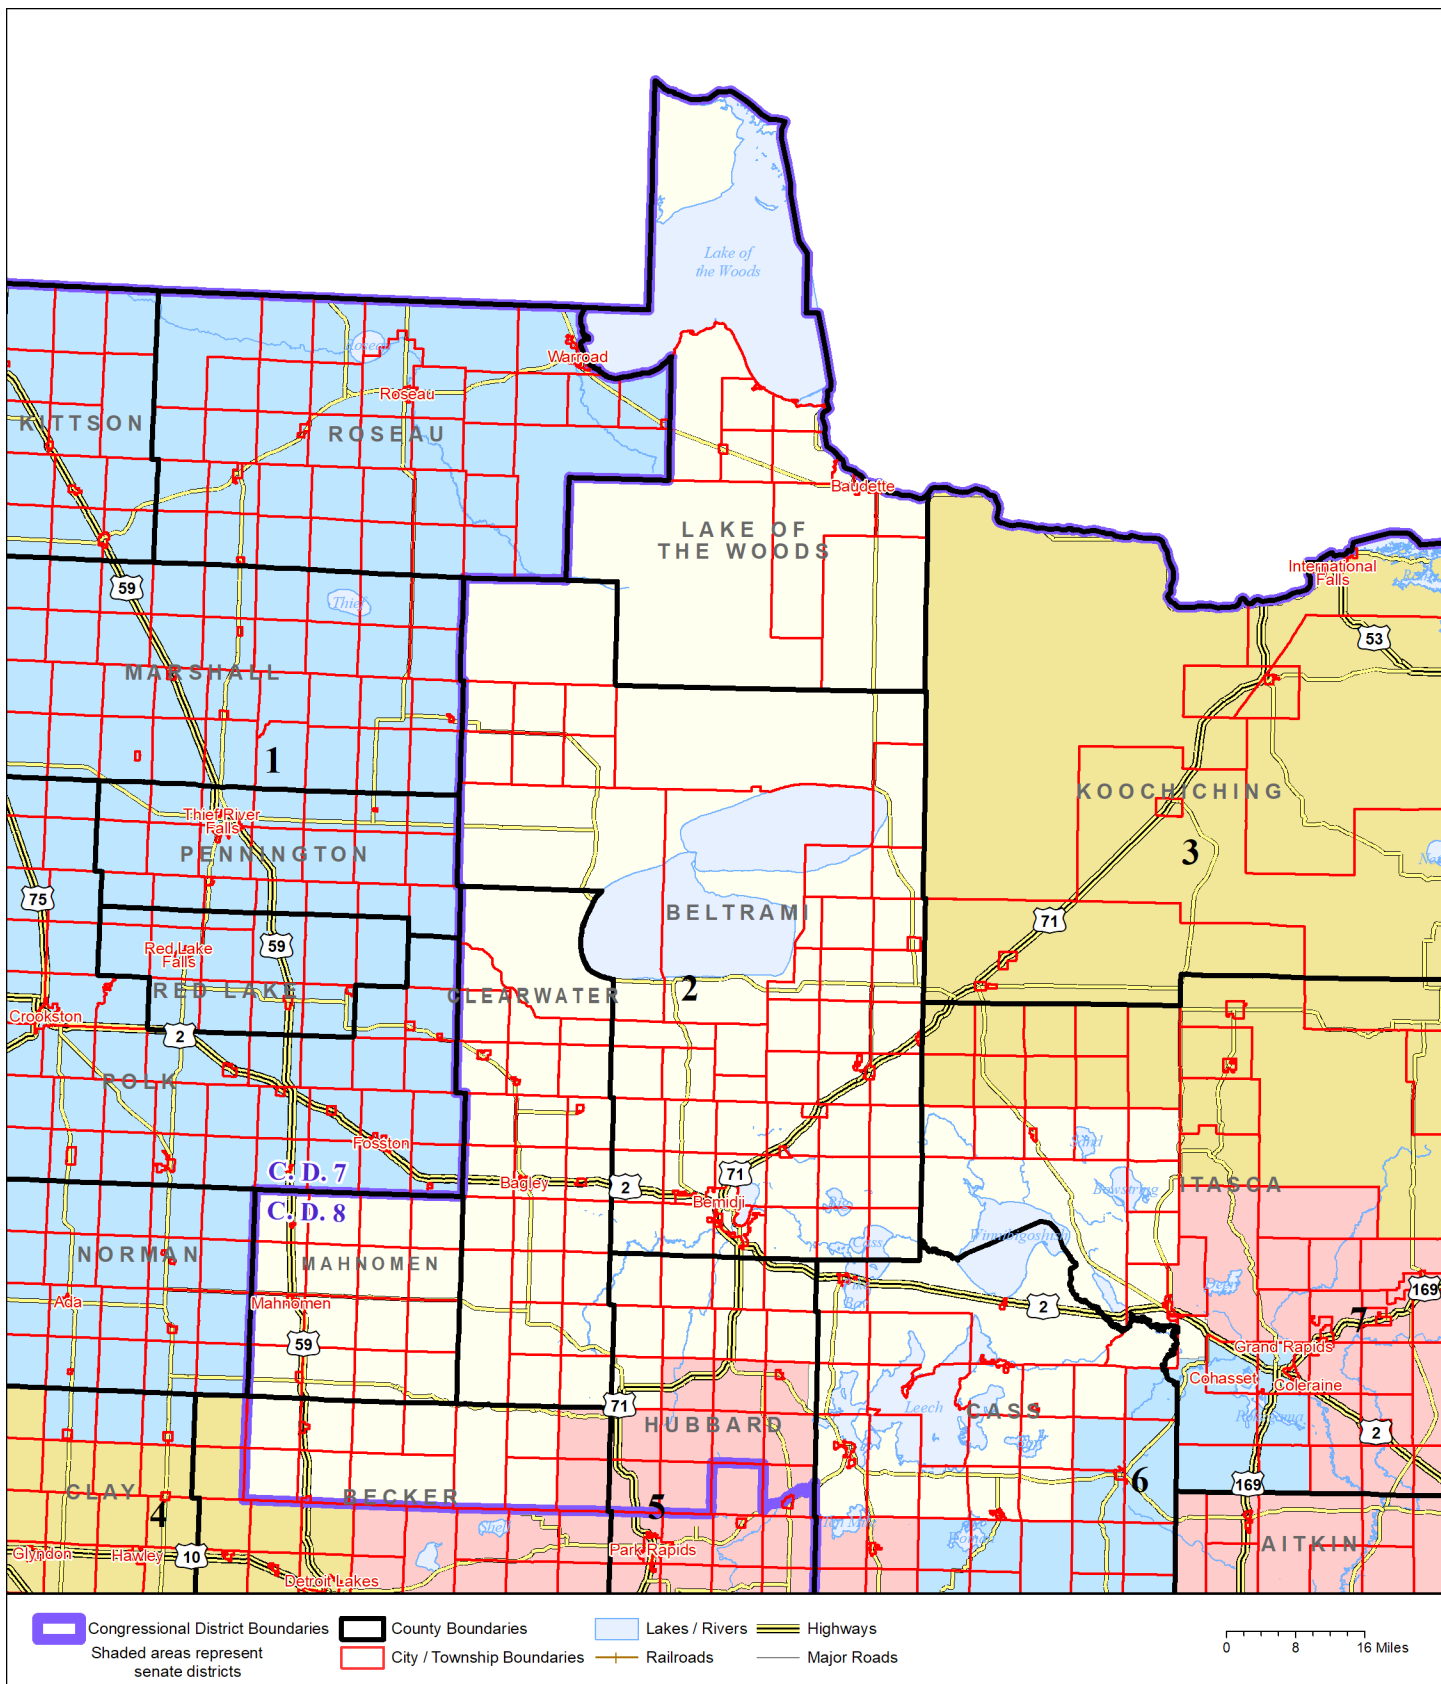

Senate District 2

Published by Office of the Minnesota Secretary of State, Elections Division. Current as of May 2024. Look up districts & polling places at <https://pollfinder.sos.mn.gov>

About this map

This map shows the Congressional and Legislative Districts ordered by the Special Redistricting Panel in the matter of *Wattson, et al. v. Simon, et al*, No. A21-0243 and A21-0546, on February 15, 2022, as modified by the legislature, as corrected under *Minnesota Statutes* 2.91, subd. 2, or as adjusted under *Minnesota Statutes* 204B.146, subd. 3. Derived from precinct boundaries that are maintained by the Secretary of State and available for download at the [Minnesota Geospatial Commons](https://gisdata.mn.gov) (<https://gisdata.mn.gov>). Road data is from Mn/DOT and U.S. Census (Statewide) and NCompass (Metro). Rail data is from Mn/DOT. Water data is from MN DNR.

District Description

Territory of Minnesota Senate District 2:

- This area in Becker County:
 - Callaway
 - Callaway Twp
 - Eagle View Twp
 - Forest Twp
 - Maple Grove Twp
 - Ogema
 - Pine Point Twp
 - Riceville Twp
 - Round Lake Twp
 - Spring Creek Twp
 - Sugar Bush Twp
 - White Earth Twp
- Beltrami County
- This area in Cass County:
 - Bena
 - Boy Lake Twp
 - Boy River
 - Boy River Twp
 - Cass Lake
 - Federal Dam
 - Gould Twp
 - Inguadona Twp
 - Kego Twp
 - Leech Lake Twp
 - Longville
 - Otter Tail Peninsula Twp
 - Pike Bay Twp
 - Pine Lake Twp
 - Rogers Twp
 - Salem Twp
 - Shingobee Twp
 - Turtle Lake Twp
 - Walker
 - Wilkinson Twp
 - These precincts in unorganized territory:
 - HARDWOOD SOUTH
 - ROGERS POINT
 - SUCKER LAKES
 - WAHNENA
 - WINNIE PORTAGE LAKES
- Clearwater County
- This area in Hubbard County:
 - Farden Twp
 - Fern Twp
 - Guthrie Twp
 - Hart Lake Twp
 - Helga Twp
 - Lake Alice Twp