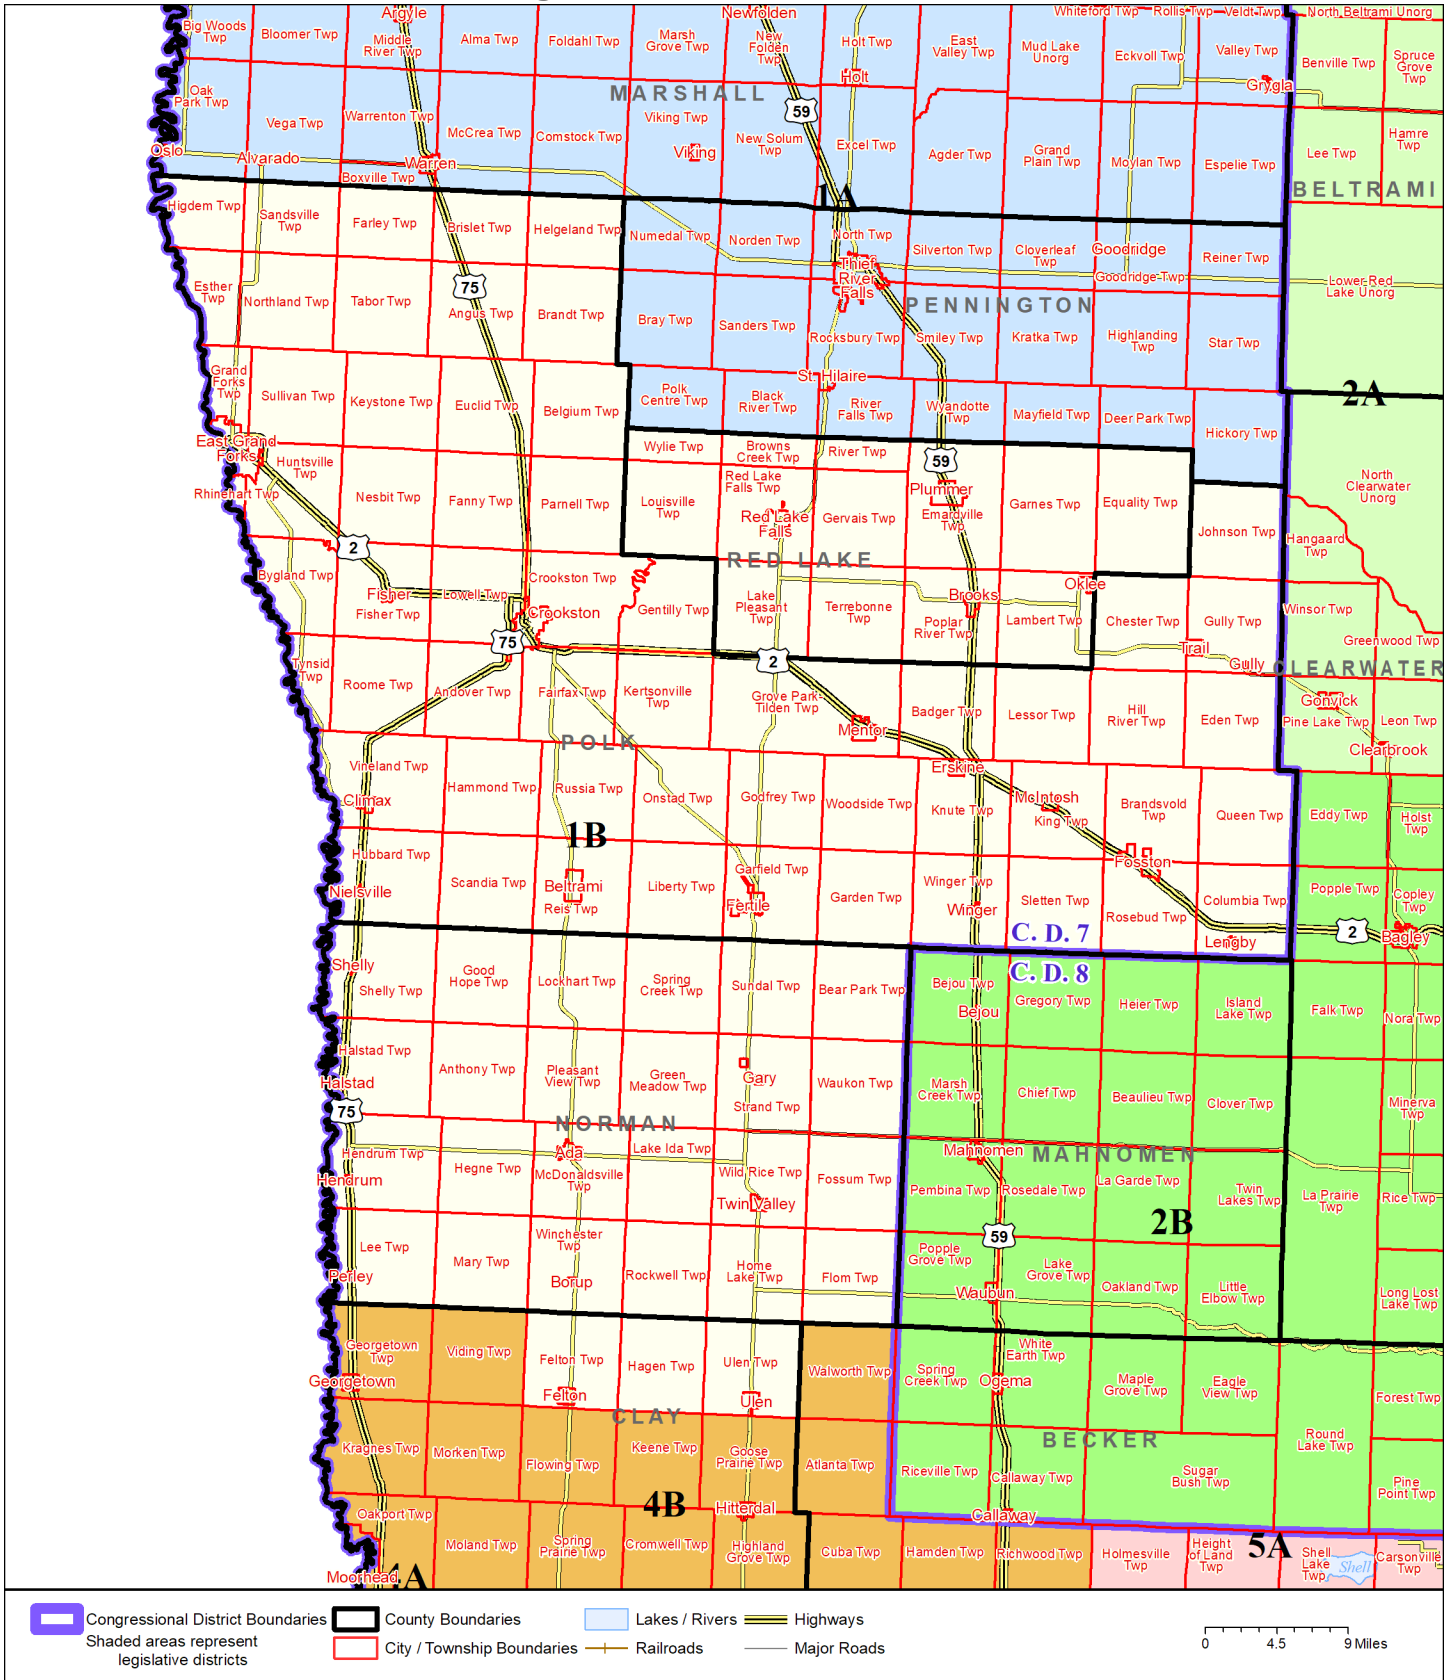

Legislative District 1B

Published by Office of the Minnesota Secretary of State, Elections Division. Current as of May 2024. Look up districts & polling places at <https://pollfinder.sos.mn.gov>

About this map

This map shows the Congressional and Legislative Districts ordered by the Special Redistricting Panel in the matter of *Wattson, et al. v. Simon, et al*, No. A21-0243 and A21-0546, on February 15, 2022, as modified by the legislature, as corrected under *Minnesota Statutes* 2.91, subd. 2, or as adjusted under *Minnesota Statutes* 204B.146, subd. 3. Derived from precinct boundaries that are maintained by the Secretary of State and available for download at the [Minnesota Geospatial Commons](https://gisdata.mn.gov) (<https://gisdata.mn.gov>). Road data is from Mn/DOT and U.S. Census (Statewide) and NCompass (Metro). Rail data is from Mn/DOT. Water data is from MN DNR.

District Description

Territory of Minnesota Legislative District 1B:

- This area in Clay County:
 - Felton
 - Felton Twp
 - Hagen Twp
 - Ulen
 - Ulen Twp
- Norman County
- Polk County
- Red Lake County