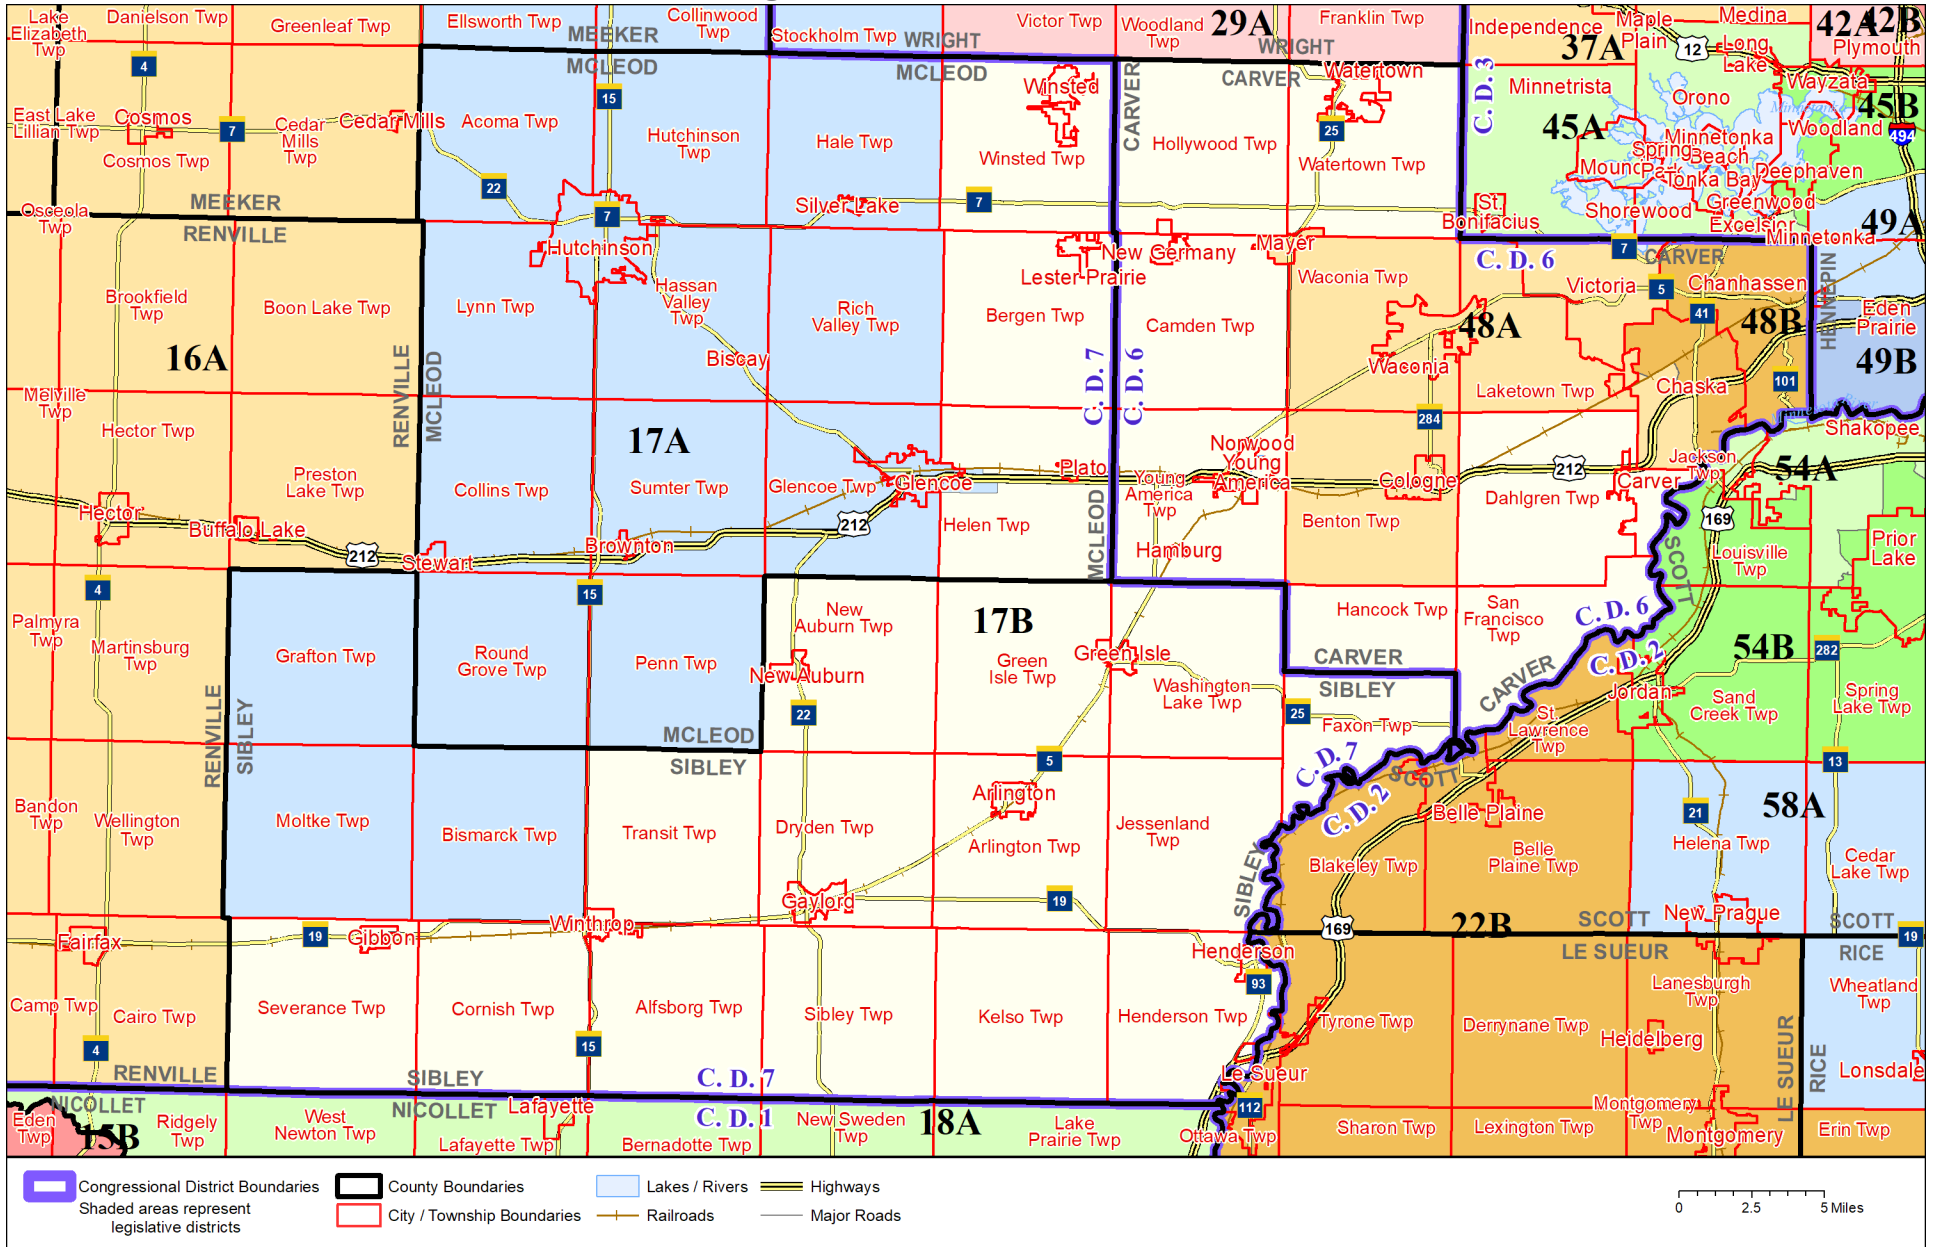

Legislative District 17B

Published by Office of the Minnesota Secretary of State, Elections Division. Current as of May 2024. Look up districts & polling places at <https://pollfinder.sos.mn.gov>

About this map

This map shows the Congressional and Legislative Districts ordered by the Special Redistricting Panel in the matter of *Wattson, et al. v. Simon, et al*, No. A21-0243 and A21-0546, on February 15, 2022, as modified by the legislature, as corrected under *Minnesota Statutes* 2.91, subd. 2, or as adjusted under *Minnesota Statutes* 204B.146, subd. 3. Derived from precinct boundaries that are maintained by the Secretary of State and available for download at the [Minnesota Geospatial Commons](https://gisdata.mn.gov) (<https://gisdata.mn.gov>). Road data is from Mn/DOT and U.S. Census (Statewide) and NCompass (Metro). Rail data is from Mn/DOT. Water data is from MN DNR.

District Description

Territory of Minnesota Legislative District 17B:

- This area in Carver County:
 - Camden Twp
 - Carver
 - Dahlgren Twp
 - Hamburg
 - Hancock Twp
 - Hollywood Twp
 - New Germany
 - Norwood Young America
 - San Francisco Twp
 - Watertown
 - Watertown Twp
 - Young America Twp
- This area in McLeod County:
 - Bergen Twp
 - These precincts in Helen Twp:
 - HELEN TOWNSHIP P-2
 - Lester Prairie
 - Plato
 - Winsted
 - Winsted Twp
- This area in Sibley County:
 - Alfsborg Twp
 - Arlington
 - Arlington Twp
 - Cornish Twp
 - Dryden Twp
 - Faxon Twp
 - Gaylord
 - Gibbon
 - Green Isle
 - Green Isle Twp
 - Henderson
 - Henderson Twp
 - Jessenland Twp
 - Kelso Twp

- Le Sueur
- New Auburn
- New Auburn Twp
- Severance Twp
- Sibley Twp
- Transit Twp
- Washington Lake Twp
- Winthrop