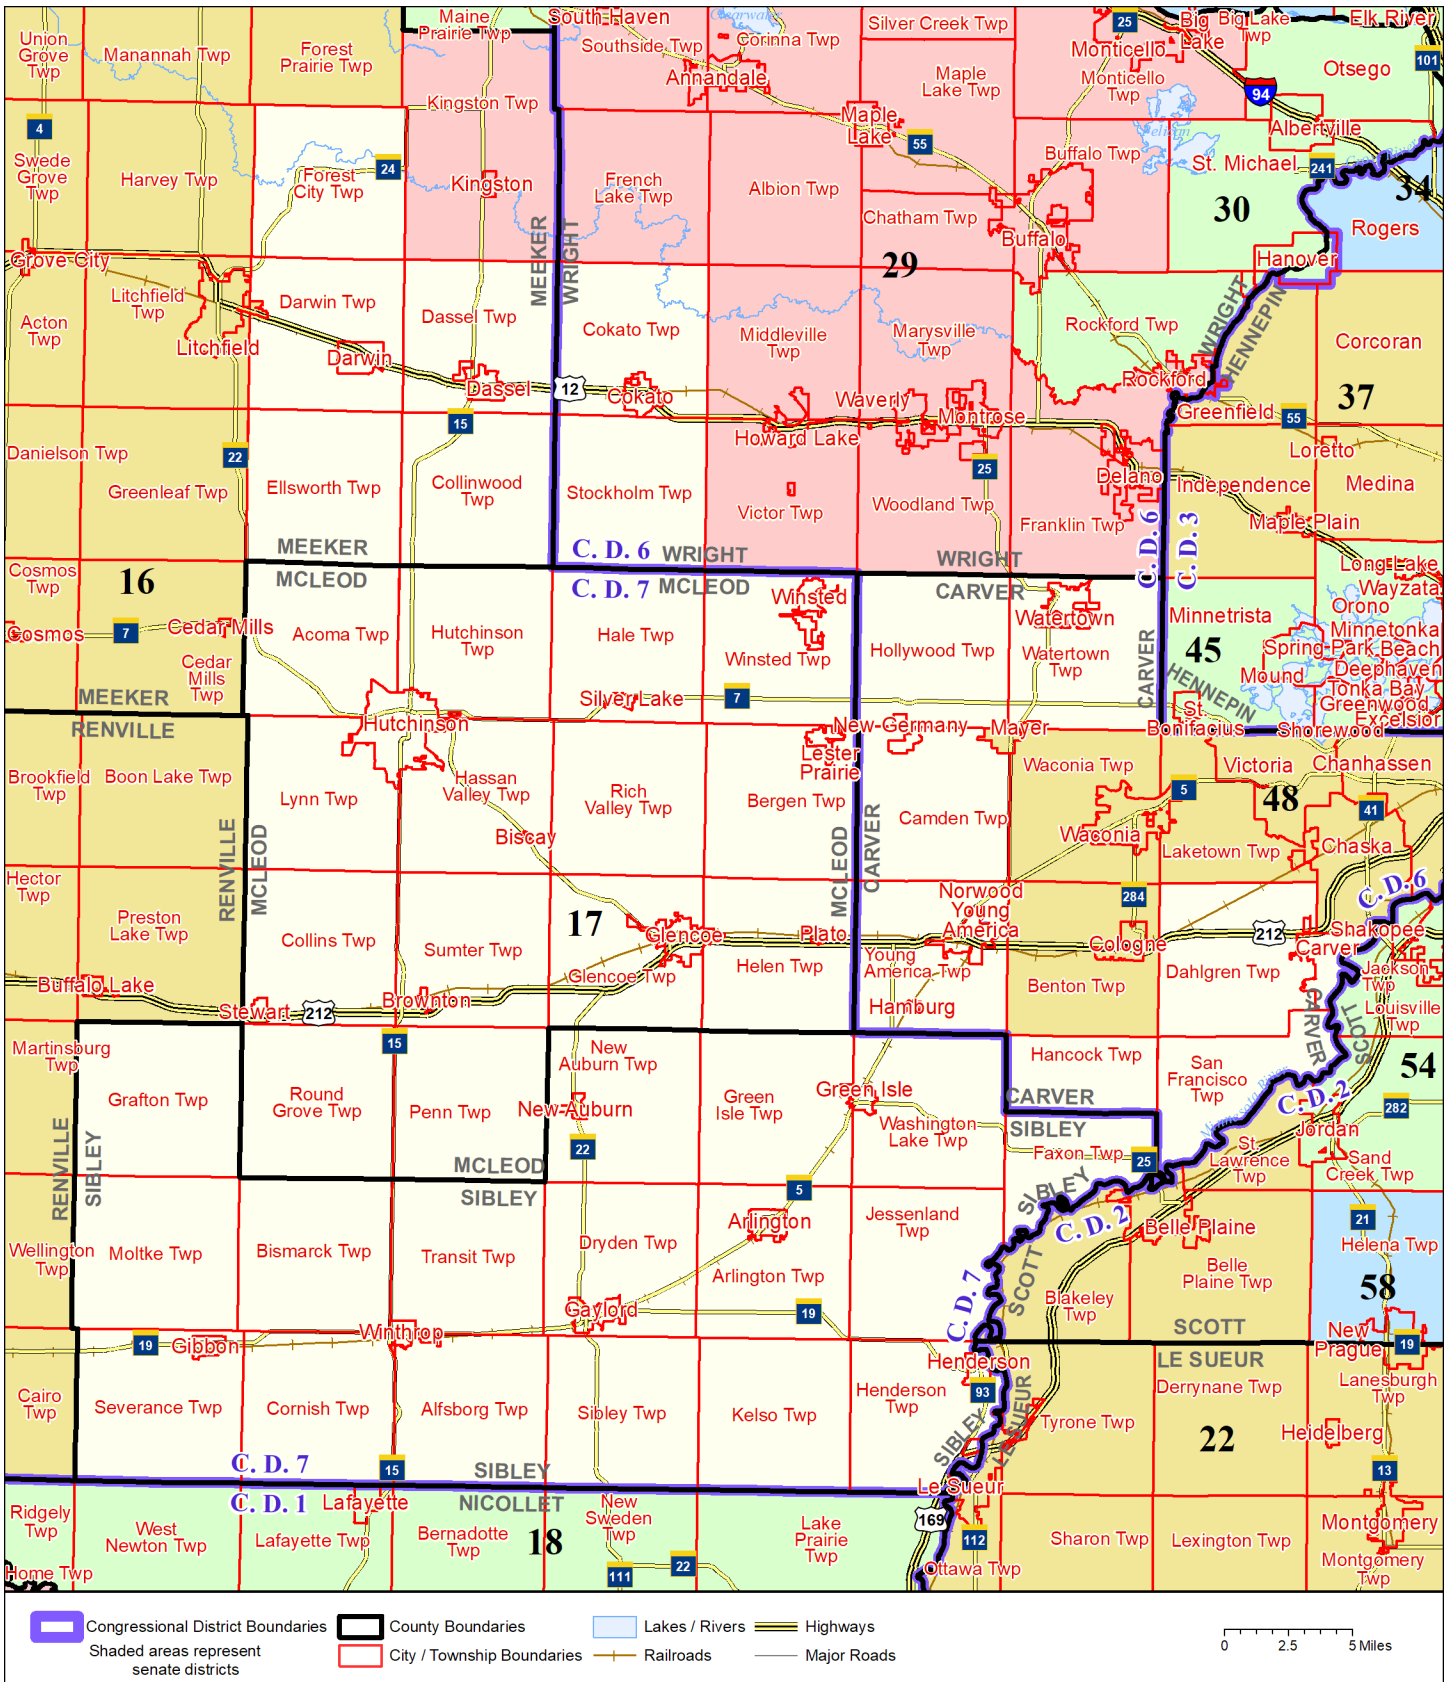

# Senate District 17

Published by Office of the Minnesota Secretary of State, Elections Division. Current as of May 2024. Look up districts & polling places at <https://pollfinder.sos.mn.gov>

## About this map

This map shows the Congressional and Legislative Districts ordered by the Special Redistricting Panel in the matter of *Wattson, et al. v. Simon, et al.*, No. A21-0243 and A21-0546, on February 15, 2022, as modified by the legislature, as corrected under *Minnesota Statutes* 2.91, subd. 2, or as adjusted under *Minnesota Statutes* 204B.146, subd. 3. Derived from precinct boundaries that are maintained by the Secretary of State and available for download at the [Minnesota Geospatial Commons](https://gisdata.mn.gov) (<https://gisdata.mn.gov>). Road data is from Mn/DOT and U.S. Census (Statewide) and NCompass (Metro). Rail data is from Mn/DOT. Water data is from MN DNR.

## District Description

Territory of Minnesota Senate District 17:

- This area in Carver County:
  - Camden Twp
  - Carver
  - Dahlgren Twp
  - Hamburg
  - Hancock Twp
  - Hollywood Twp
  - New Germany
  - Norwood Young America
  - San Francisco Twp
  - Watertown
  - Watertown Twp
  - Young America Twp
- McLeod County
- This area in Meeker County:
  - Collinwood Twp
  - Darwin
  - Darwin Twp
  - Dassel
  - Dassel Twp
  - Ellsworth Twp
  - Forest City Twp
- Sibley County
- This area in Wright County:
  - Cokato
  - Cokato Twp
  - Stockholm Twp