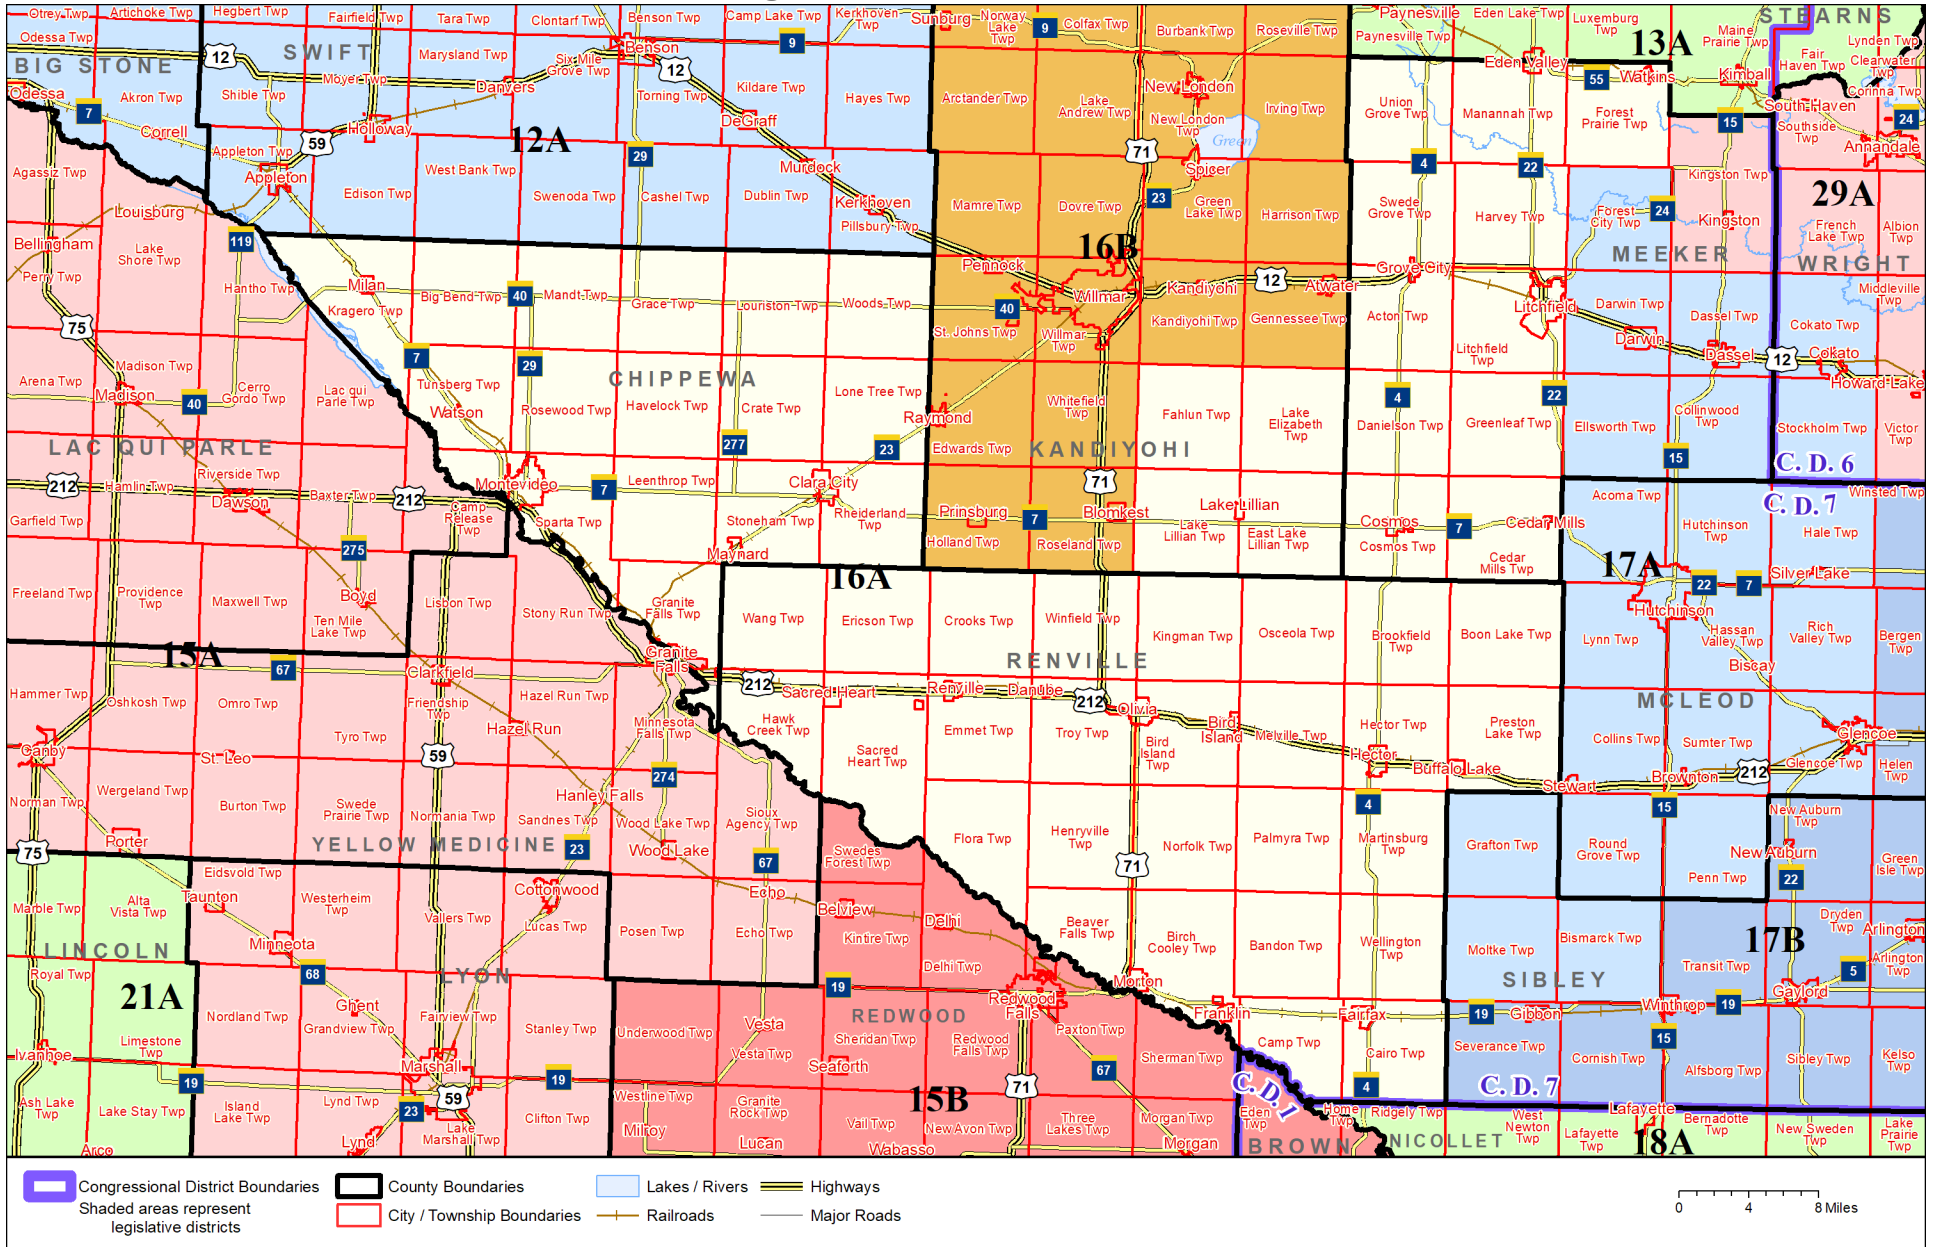

Legislative District 16A

Published by Office of the Minnesota Secretary of State, Elections Division. Current as of May 2024. Look up districts & polling places at <https://pollfinder.sos.mn.gov>

About this map

This map shows the Congressional and Legislative Districts ordered by the Special Redistricting Panel in the matter of *Watson, et al. v. Simon, et al*, No. A21-0243 and A21-0546, on February 15, 2022, as modified by the legislature, as corrected under *Minnesota Statutes* 2.91, subd. 2, or as adjusted under *Minnesota Statutes* 204B.146, subd. 3. Derived from precinct boundaries that are maintained by the Secretary of State and available for download at the [Minnesota Geospatial Commons](https://gisdata.mn.gov) (https://gisdata.mn.gov). Road data is from Mn/DOT and U.S. Census (Statewide) and NCompass (Metro). Rail data is from Mn/DOT. Water data is from MN DNR.

District Description

Territory of Minnesota Legislative District 16A:

- This area in Chippewa County:
 - Big Bend Twp
 - Clara City
 - Crate Twp
 - Grace Twp
 - These precincts in Granite Falls Twp:
 - GRANITE FALLS TWP P-1
 - Havelock Twp
 - Kragero Twp
 - Leenthrop Twp
 - Lone Tree Twp
 - Louriston Twp
 - Mandt Twp
 - Maynard
 - Milan
 - Montevideo
 - Raymond
 - Rheiderland Twp
 - Rosewood Twp
 - Sparta Twp
 - Stoneham Twp
 - Tunsberg Twp
 - Watson
 - Woods Twp
- This area in Kandiyohi County:
 - East Lake Lillian Twp
 - Fahlun Twp
 - Lake Elizabeth Twp
 - Lake Lillian
 - Lake Lillian Twp
- This area in Meeker County:
 - Acton Twp
 - Cedar Mills
 - Cedar Mills Twp
 - Cosmos
 - Cosmos Twp

- Danielson Twp
- Eden Valley
- Forest Prairie Twp
- Greenleaf Twp
- Grove City
- Harvey Twp
- Litchfield
- Litchfield Twp
- Manannah Twp
- Swede Grove Twp
- Union Grove Twp
- Watkins
- Renville County