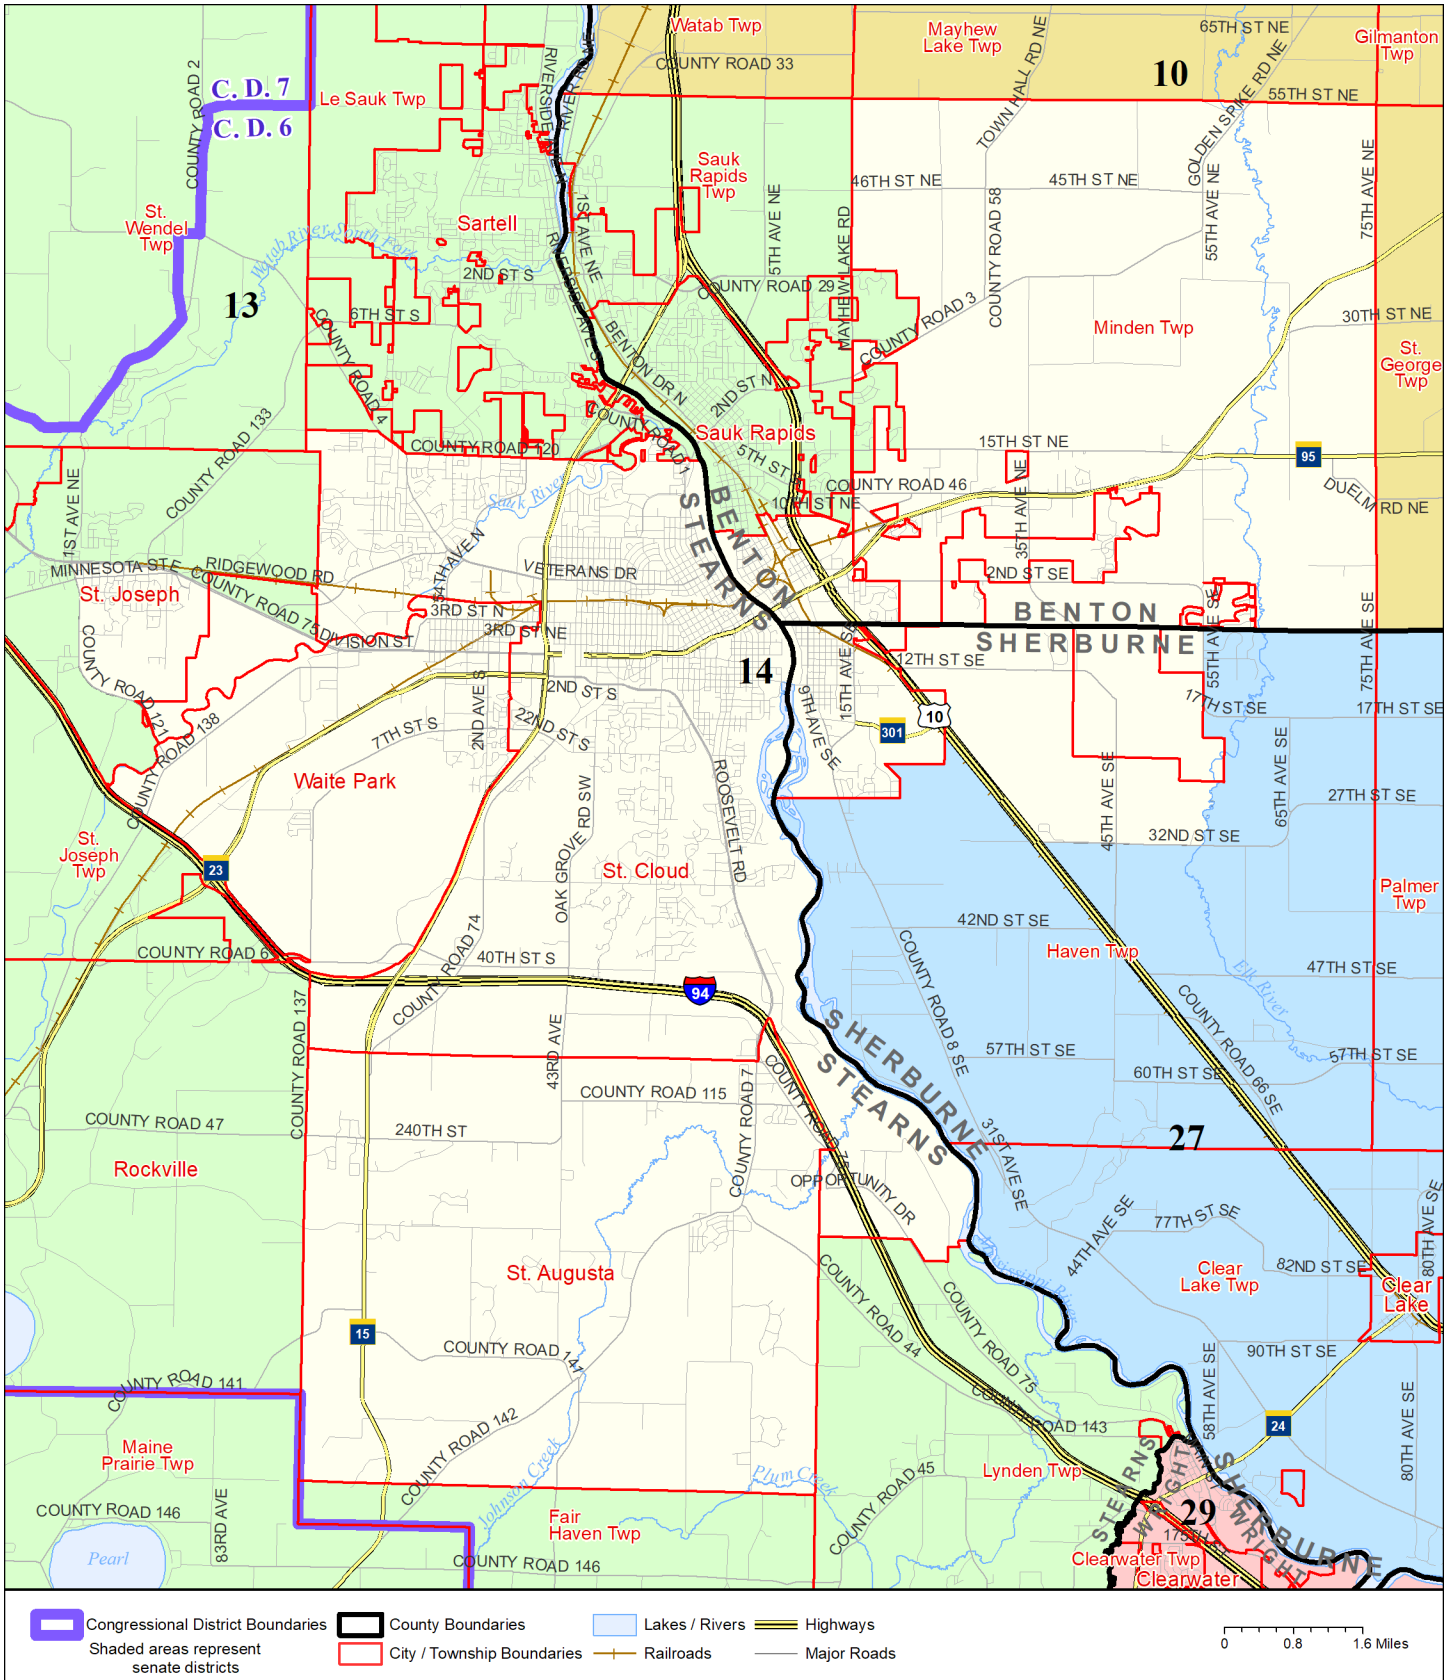

Senate District 14

Published by Office of the Minnesota Secretary of State, Elections Division. Current as of May 2024. Look up districts & polling places at <https://pollfinder.sos.mn.gov>

About this map

This map shows the Congressional and Legislative Districts ordered by the Special Redistricting Panel in the matter of *Wattson, et al. v. Simon, et al.*, No. A21-0243 and A21-0546, on February 15, 2022, as modified by the legislature, as corrected under *Minnesota Statutes* 2.91, subd. 2, or as adjusted under *Minnesota Statutes* 204B.146, subd. 3. Derived from precinct boundaries that are maintained by the Secretary of State and available for download at the [Minnesota Geospatial Commons](https://gisdata.mn.gov) (<https://gisdata.mn.gov>). Road data is from Mn/DOT and U.S. Census (Statewide) and NCompass (Metro). Rail data is from Mn/DOT. Water data is from MN DNR.

District Description

Territory of Minnesota Senate District 14:

- This area in Benton County:
 - These precincts in Minden Twp:
 - MINDEN TWP P-1
 - St. Cloud
 - These precincts in Sauk Rapids:
 - SAUK RAPIDS P-6
- This area in Sherburne County:
 - These precincts in Haven Twp:
 - HAVEN TWP P-1
 - St. Cloud
- This area in Stearns County:
 - St. Augusta
 - St. Cloud
 - These precincts in St. Joseph:
 - ST JOSEPH P2
 - These precincts in St. Joseph Twp:
 - ST JOSEPH TWP P2
 - Waite Park