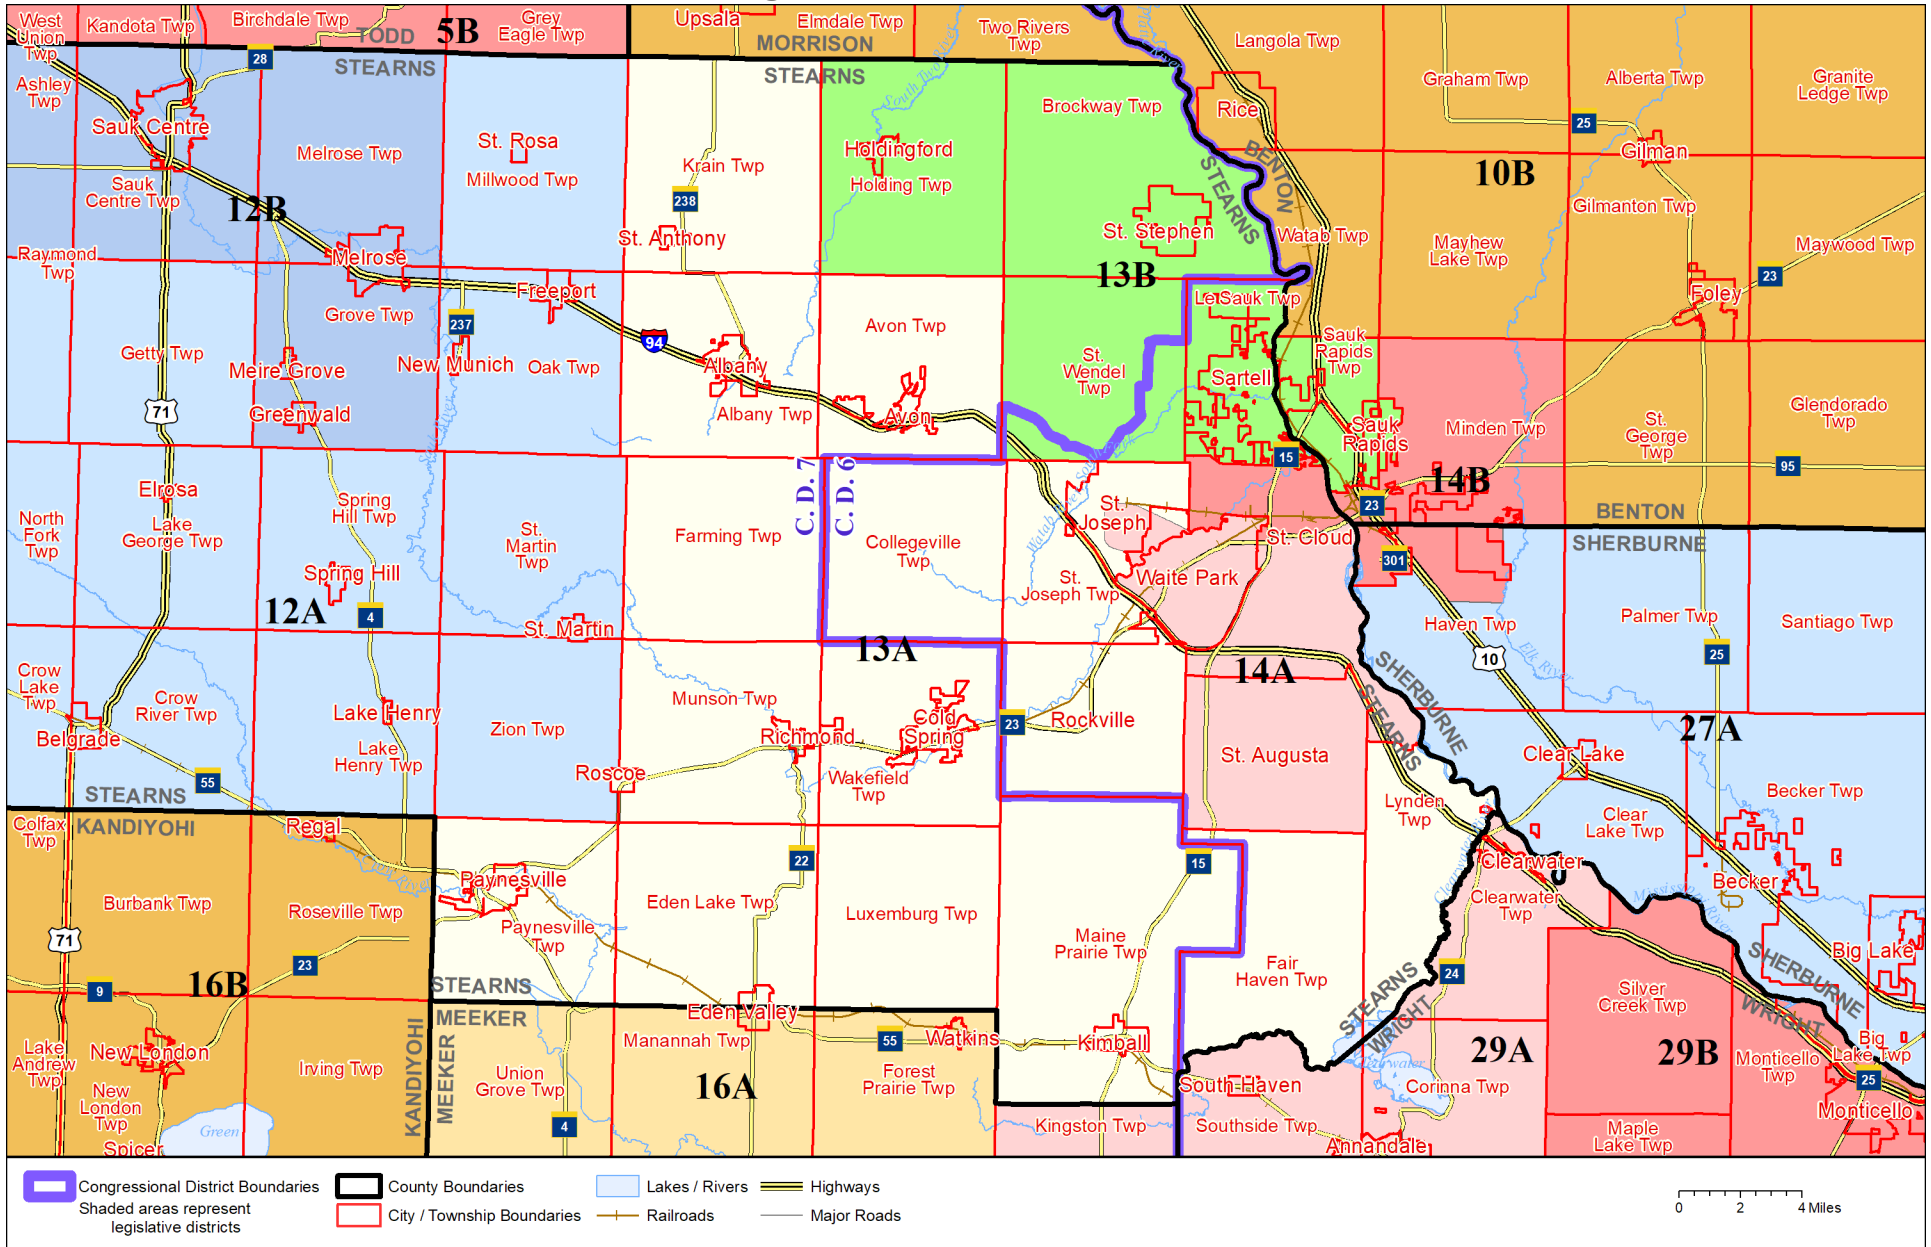

# Legislative District 13A

Published by Office of the Minnesota Secretary of State, Elections Division. Current as of May 2024. Look up districts & polling places at <https://pollfinder.sos.mn.gov>

## About this map

This map shows the Congressional and Legislative Districts ordered by the Special Redistricting Panel in the matter of *Watson, et al. v. Simon, et al*, No. A21-0243 and A21-0546, on February 15, 2022, as modified by the legislature, as corrected under *Minnesota Statutes* 2.91, subd. 2, or as adjusted under *Minnesota Statutes* 204B.146, subd. 3. Derived from precinct boundaries that are maintained by the Secretary of State and available for download at the [Minnesota Geospatial Commons](https://gisdata.mn.gov) (<https://gisdata.mn.gov>). Road data is from Mn/DOT and U.S. Census (Statewide) and NCompass (Metro). Rail data is from Mn/DOT. Water data is from MN DNR.

## District Description

Territory of Minnesota Legislative District 13A:

- This area in Stearns County:
  - Albany
  - Albany Twp
  - Avon
  - Avon Twp
  - Clearwater
  - Cold Spring
  - Collegeville Twp
  - Eden Lake Twp
  - Eden Valley
  - Fair Haven Twp
  - Farming Twp
  - Kimball
  - Krain Twp
  - Luxemburg Twp
  - Lynden Twp
  - Maine Prairie Twp
  - Munson Twp
  - Paynesville
  - Paynesville Twp
  - Richmond
  - Rockville
  - Roscoe
  - St. Anthony
  - These precincts in St. Joseph:
    - ST JOSEPH P1
  - These precincts in St. Joseph Twp:
    - ST JOSEPH TWP P1
  - Wakefield Twp