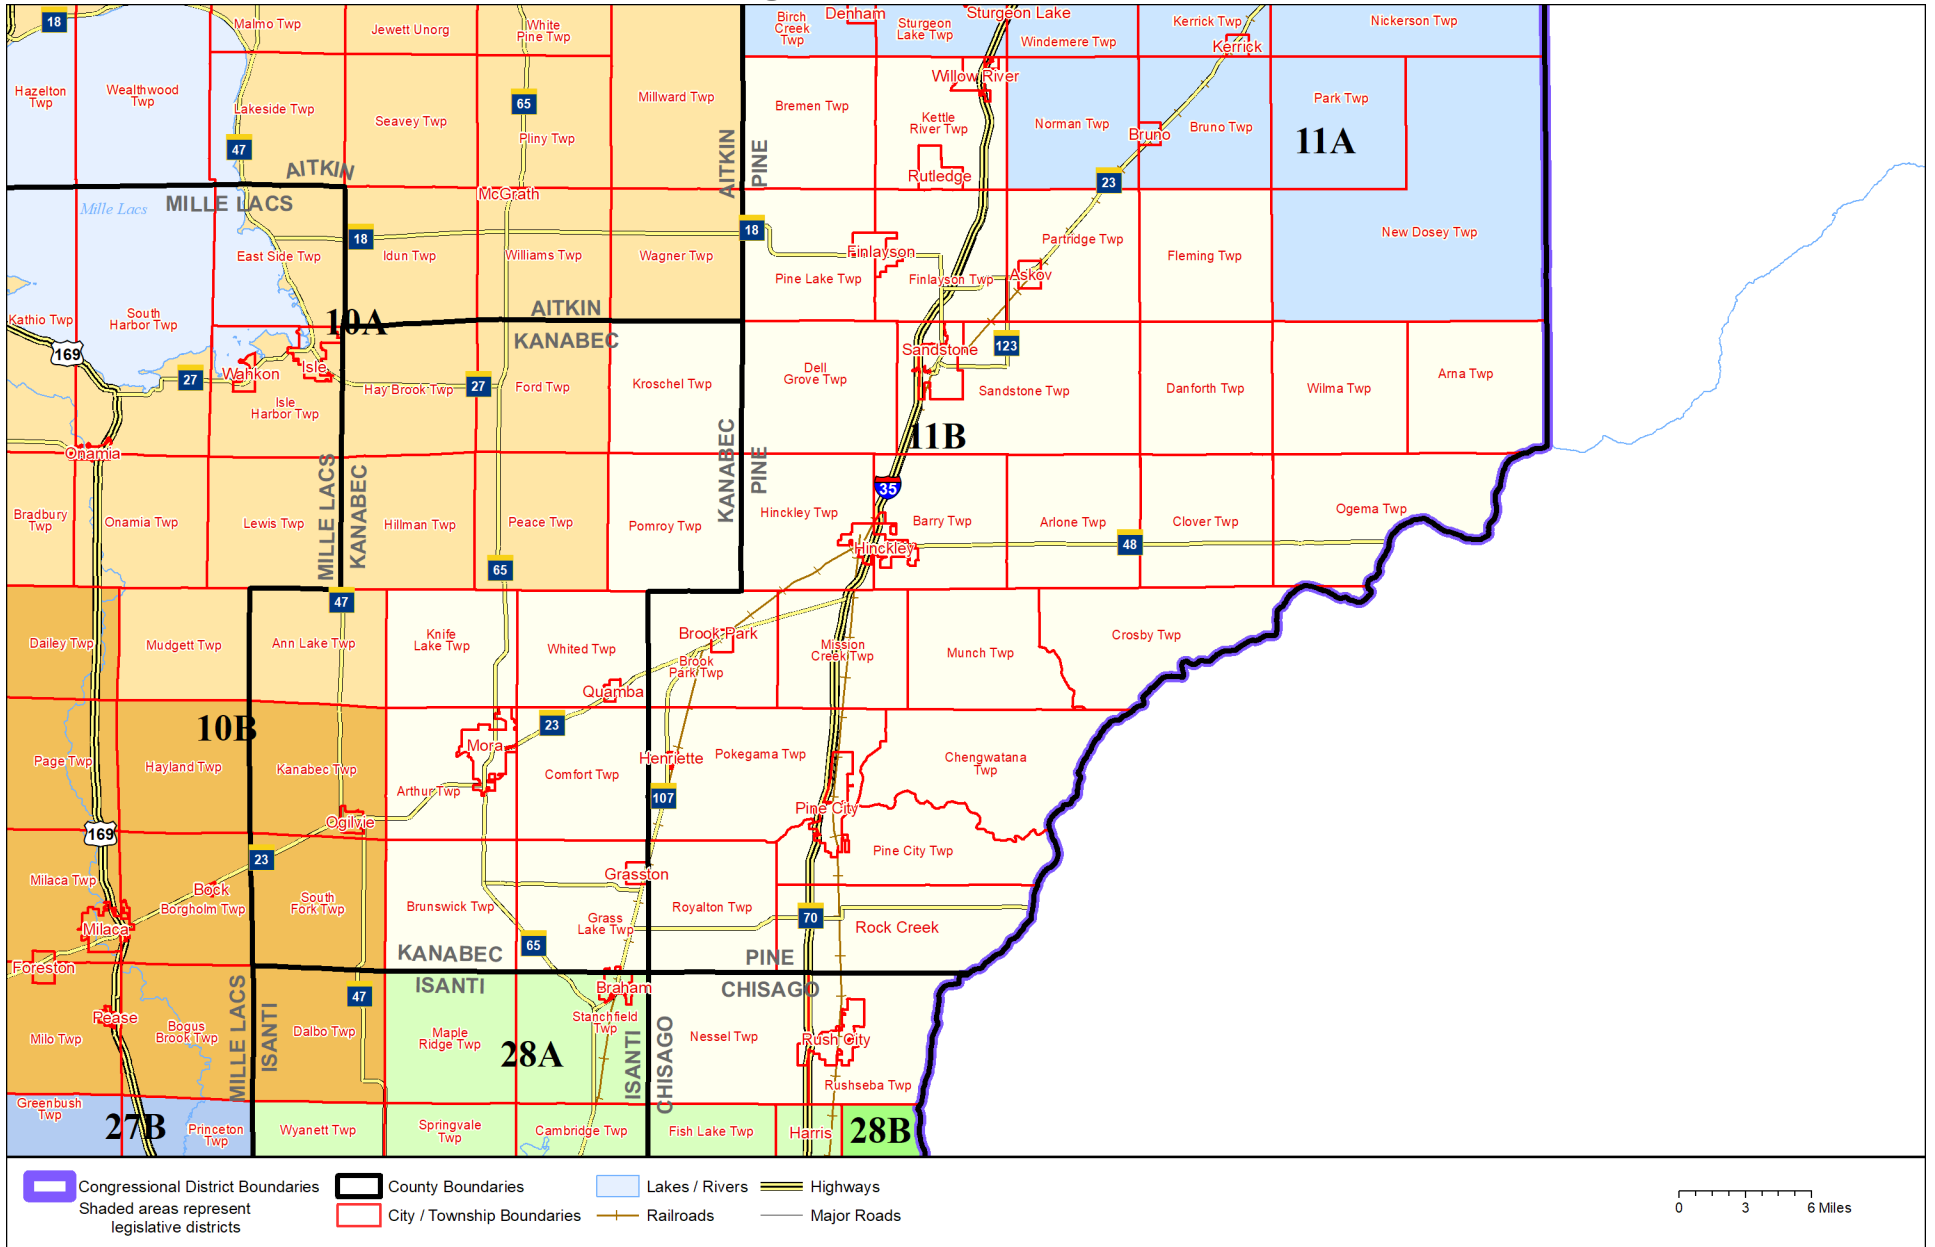

Legislative District 11B

Published by Office of the Minnesota Secretary of State, Elections Division. Current as of May 2024. Look up districts & polling places at <https://pollfinder.sos.mn.gov>

About this map

This map shows the Congressional and Legislative Districts ordered by the Special Redistricting Panel in the matter of *Watson, et al. v. Simon, et al*, No. A21-0243 and A21-0546, on February 15, 2022, as modified by the legislature, as corrected under *Minnesota Statutes* 2.91, subd. 2, or as adjusted under *Minnesota Statutes* 204B.146, subd. 3. Derived from precinct boundaries that are maintained by the Secretary of State and available for download at the [Minnesota Geospatial Commons](https://gisdata.mn.gov) (<https://gisdata.mn.gov>). Road data is from Mn/DOT and U.S. Census (Statewide) and NCompass (Metro). Rail data is from Mn/DOT. Water data is from MN DNR.

District Description

Territory of Minnesota Legislative District 11B:

- This area in Chisago County:
 - Nessel Twp
 - Rush City
 - Rushseba Twp
- This area in Kanabec County:
 - Arthur Twp
 - Braham
 - Brunswick Twp
 - Comfort Twp
 - Grass Lake Twp
 - Grasston
 - Knife Lake Twp
 - Kroschel Twp
 - Mora
 - Pomroy Twp
 - Quamba
 - Whited Twp
- This area in Pine County:
 - Arlone Twp
 - Arna Twp
 - Askov
 - Barry Twp
 - Bremen Twp
 - Brook Park
 - Brook Park Twp
 - Chengwatana Twp
 - Clover Twp
 - Crosby Twp
 - Danforth Twp
 - Dell Grove Twp
 - Finlayson
 - Finlayson Twp
 - Fleming Twp
 - Henriette
 - Hinckley
 - Hinckley Twp

- Kettle River Twp
- Mission Creek Twp
- Munch Twp
- Ogema Twp
- Partridge Twp
- Pine City
- Pine City Twp
- Pine Lake Twp
- Pokegama Twp
- Rock Creek
- Royalton Twp
- Rutledge
- Sandstone
- Sandstone Twp
- Willow River
- Wilma Twp