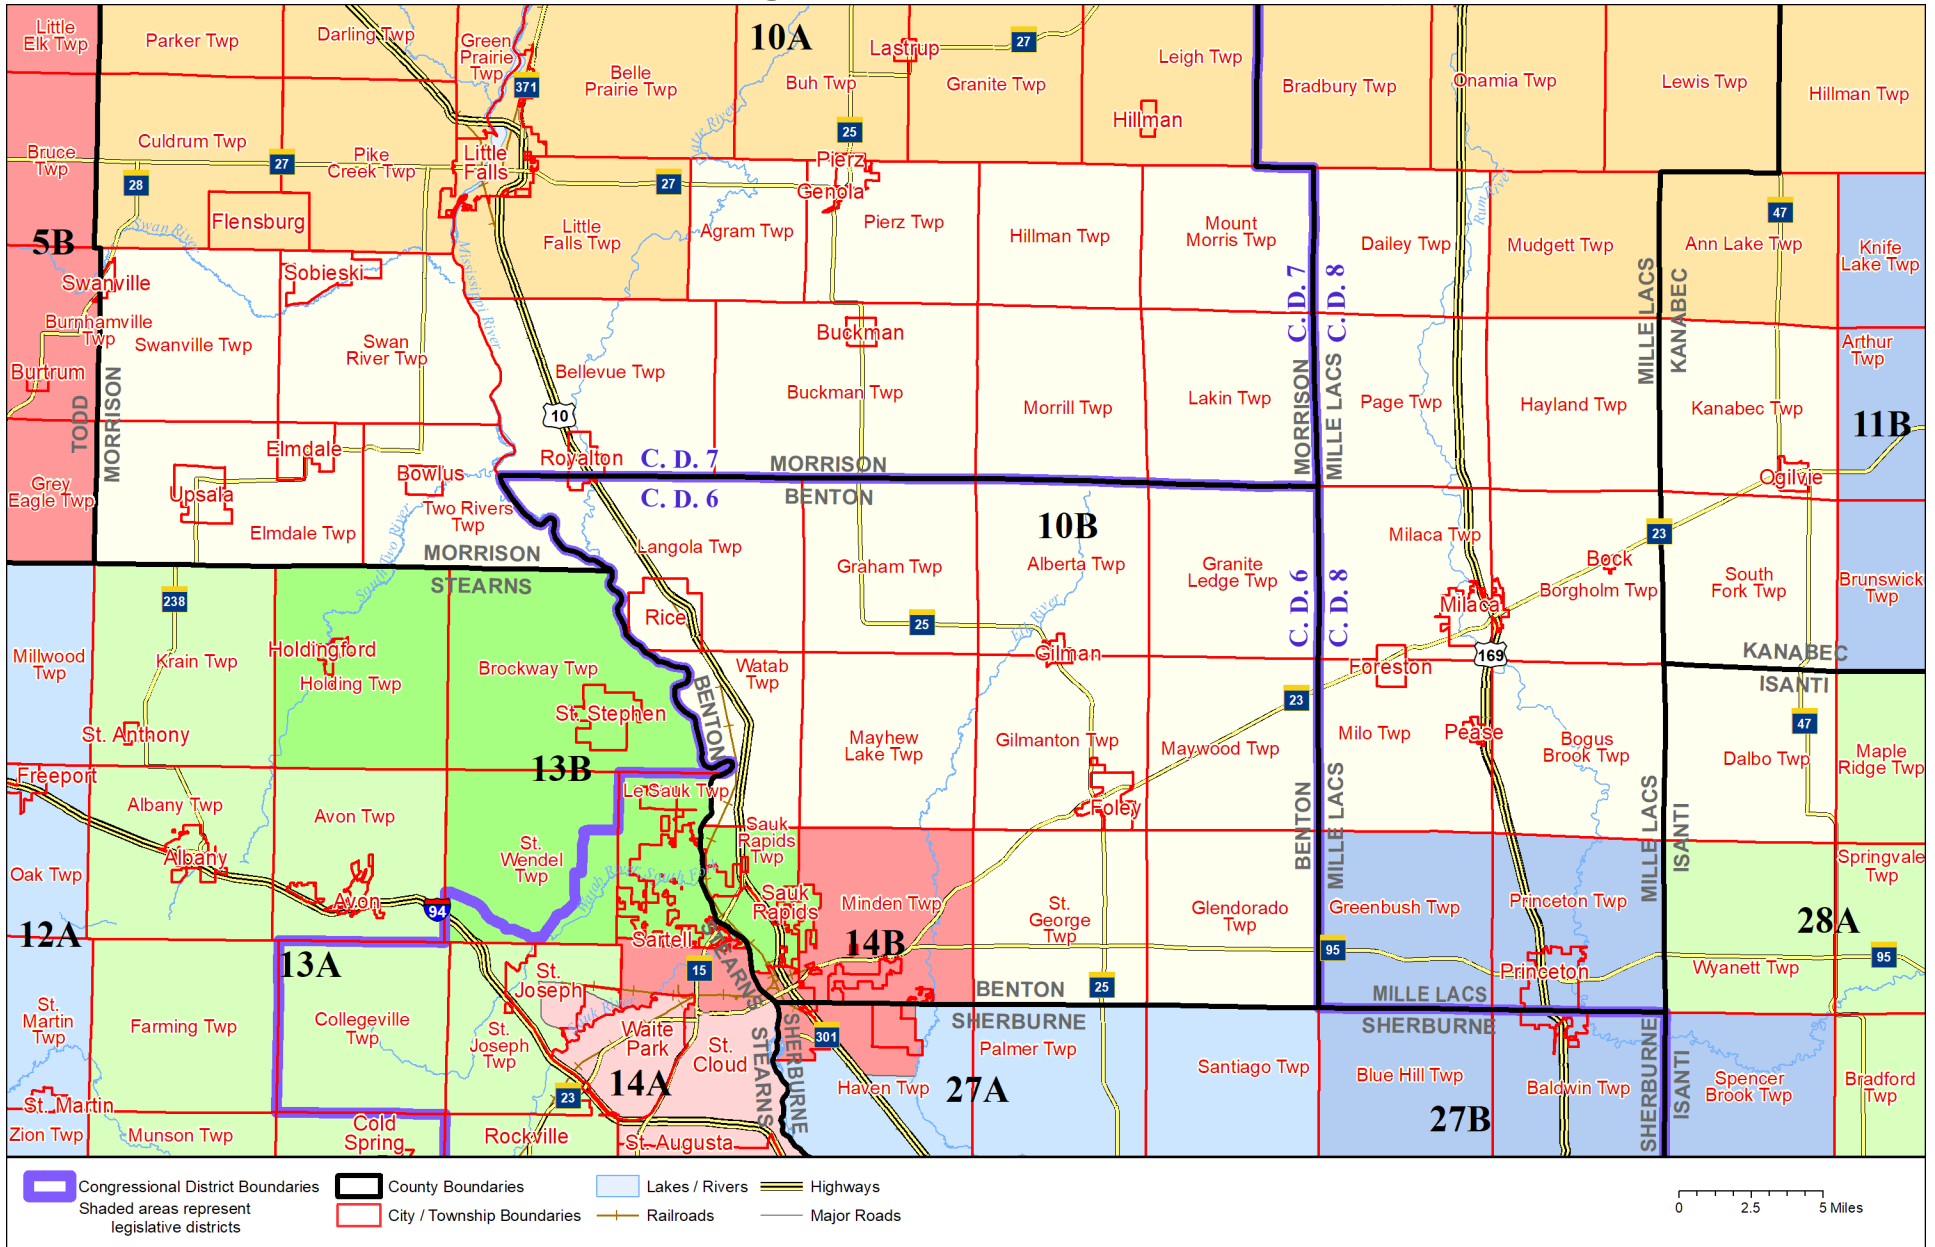

Legislative District 10B

Published by Office of the Minnesota Secretary of State, Elections Division. Current as of May 2024. Look up districts & polling places at <https://pollfinder.sos.mn.gov>

About this map

This map shows the Congressional and Legislative Districts ordered by the Special Redistricting Panel in the matter of *Wattson, et al. v. Simon, et al*, No. A21-0243 and A21-0546, on February 15, 2022, as modified by the legislature, as corrected under *Minnesota Statutes* 2.91, subd. 2, or as adjusted under *Minnesota Statutes* 204B.146, subd. 3. Derived from precinct boundaries that are maintained by the Secretary of State and available for download at the [Minnesota Geospatial Commons](https://gisdata.mn.gov) (<https://gisdata.mn.gov>). Road data is from Mn/DOT and U.S. Census (Statewide) and NCompass (Metro). Rail data is from Mn/DOT. Water data is from MN DNR.

District Description

Territory of Minnesota Legislative District 10B:

- This area in Benton County:
 - Alberta Twp
 - Foley
 - Gilman
 - Gilmanton Twp
 - Glendorado Twp
 - Graham Twp
 - Granite Ledge Twp
 - Langola Twp
 - Mayhew Lake Twp
 - Maywood Twp
 - Rice
 - Royalton
 - St. George Twp
 - Watab Twp
- This area in Isanti County:
 - Dalbo Twp
- This area in Kanabec County:
 - Kanabec Twp
 - Ogilvie
 - South Fork Twp
- This area in Mille Lacs County:
 - Bock
 - Bogus Brook Twp
 - Borgholm Twp
 - Dailey Twp
 - Foreston
 - Hayland Twp
 - Milaca
 - Milaca Twp
 - Milo Twp
 - Page Twp
 - Pease
- This area in Morrison County:
 - Agram Twp
 - Bellevue Twp

- Bowlus
- Buckman
- Buckman Twp
- Elmdale
- Elmdale Twp
- Genola
- Hillman Twp
- Lakin Twp
- Morrill Twp
- Mount Morris Twp
- Pierz
- Pierz Twp
- Royalton
- Sobieski
- Swan River Twp
- Swanville
- Swanville Twp
- Two Rivers Twp
- Upsala