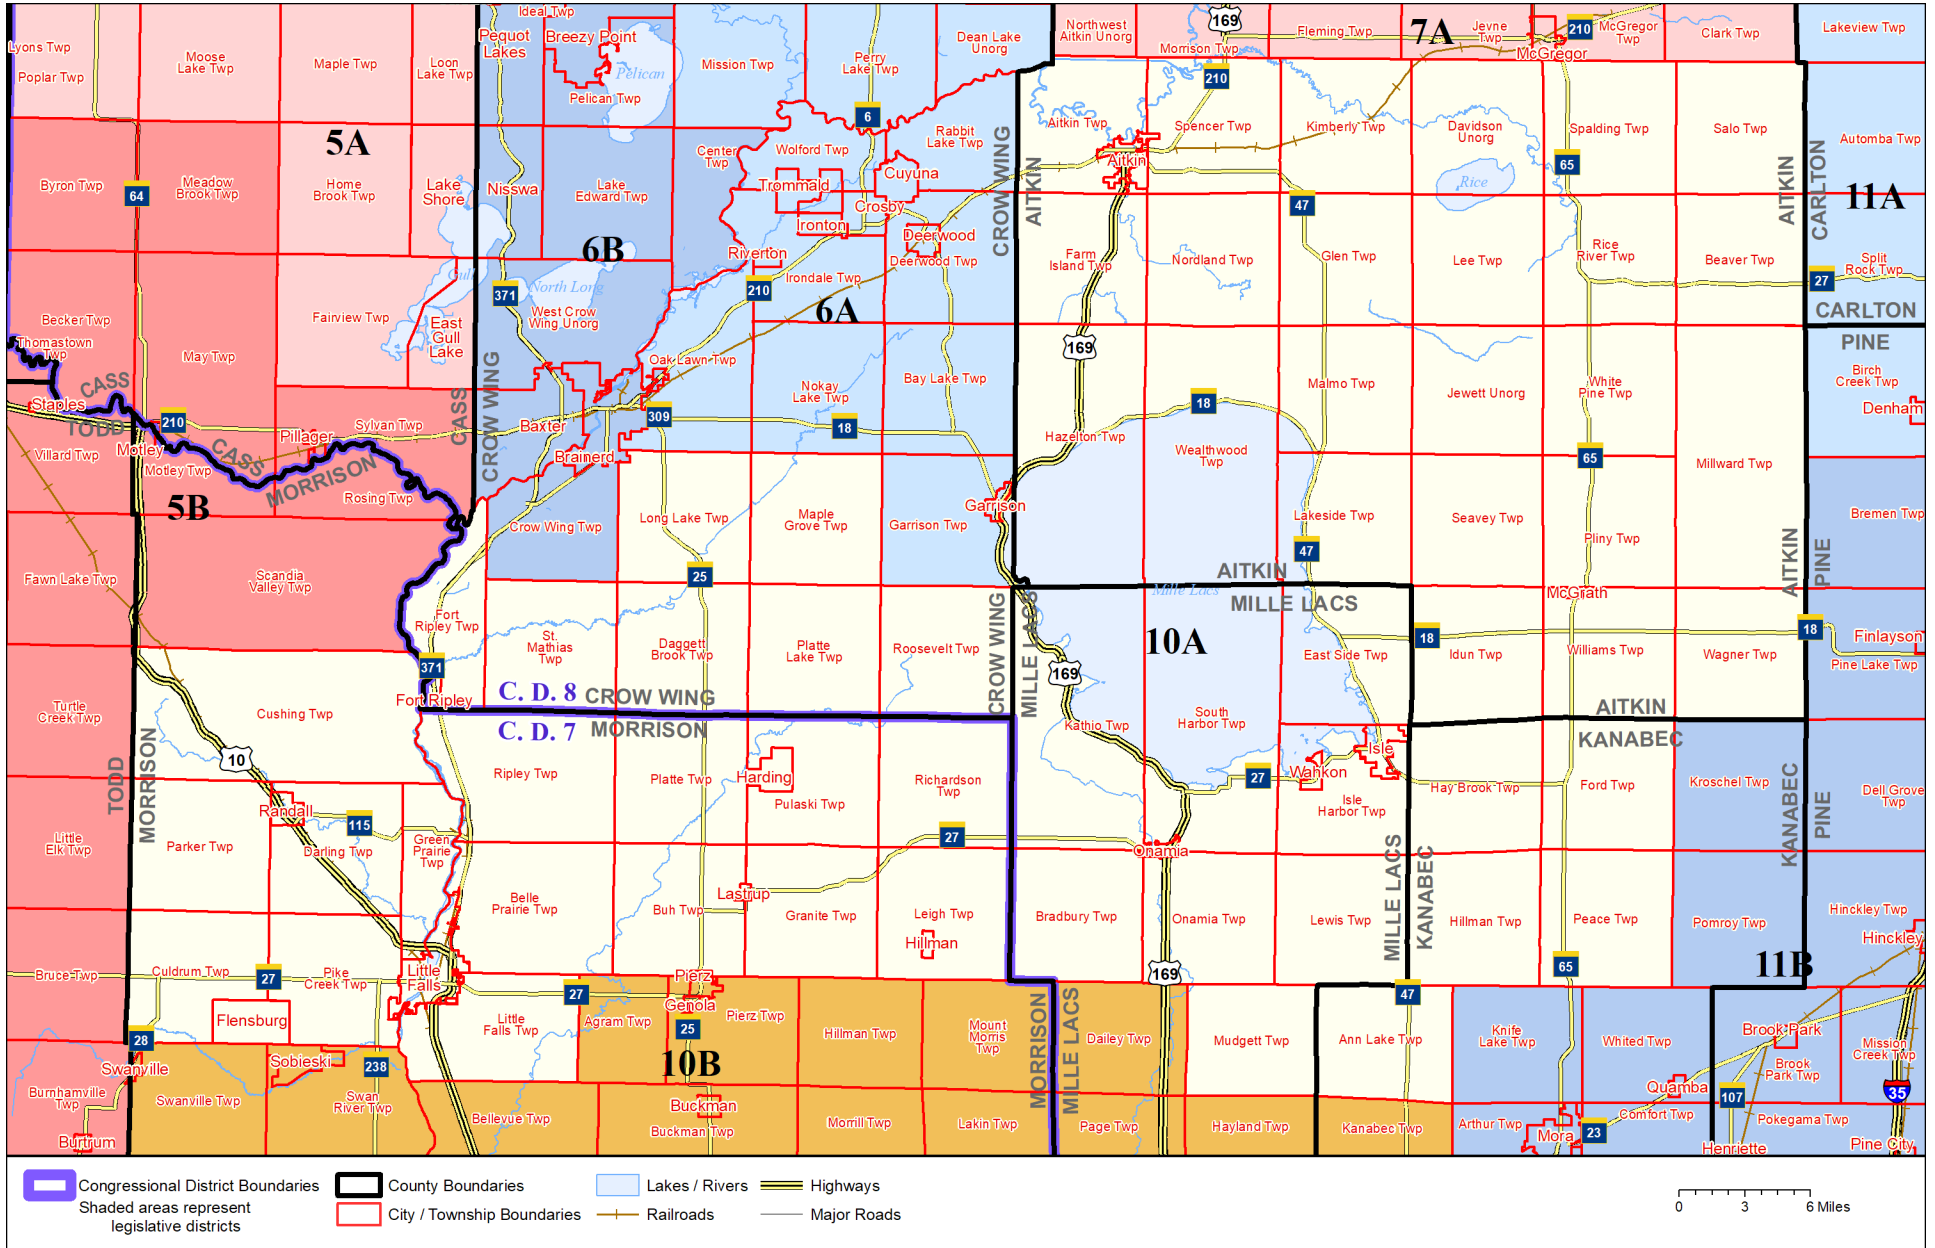

Legislative District 10A

Published by Office of the Minnesota Secretary of State, Elections Division. Current as of May 2024. Look up districts & polling places at <https://pollfinder.sos.mn.gov>

About this map

This map shows the Congressional and Legislative Districts ordered by the Special Redistricting Panel in the matter of *Watson, et al. v. Simon, et al*, No. A21-0243 and A21-0546, on February 15, 2022, as modified by the legislature, as corrected under *Minnesota Statutes* 2.91, subd. 2, or as adjusted under *Minnesota Statutes* 204B.146, subd. 3. Derived from precinct boundaries that are maintained by the Secretary of State and available for download at the [Minnesota Geospatial Commons](https://gisdata.mn.gov) (<https://gisdata.mn.gov>). Road data is from Mn/DOT and U.S. Census (Statewide) and NCompass (Metro). Rail data is from Mn/DOT. Water data is from MN DNR.

District Description

Territory of Minnesota Legislative District 10A:

- This area in Aitkin County:
 - Aitkin
 - Aitkin Twp
 - Beaver Twp
 - Farm Island Twp
 - Glen Twp
 - Hazelton Twp
 - Idun Twp
 - Kimberly Twp
 - Lakeside Twp
 - Lee Twp
 - Mcgrath
 - Malmo Twp
 - Millward Twp
 - Nordland Twp
 - Pliny Twp
 - Rice River Twp
 - Salo Twp
 - Seavey Twp
 - Spalding Twp
 - Spencer Twp
 - Wagner Twp
 - Wealthwood Twp
 - White Pine Twp
 - Williams Twp
 - These precincts in unorganized territory:
 - UNORG 45-24 (JEWETT UNORG)
 - UNORG 47-24 (DAVIDSON UNORG)
- This area in Crow Wing County:
 - Daggett Brook Twp
 - Fort Ripley
 - Fort Ripley Twp
 - Long Lake Twp
 - Maple Grove Twp
 - Platte Lake Twp
 - Roosevelt Twp