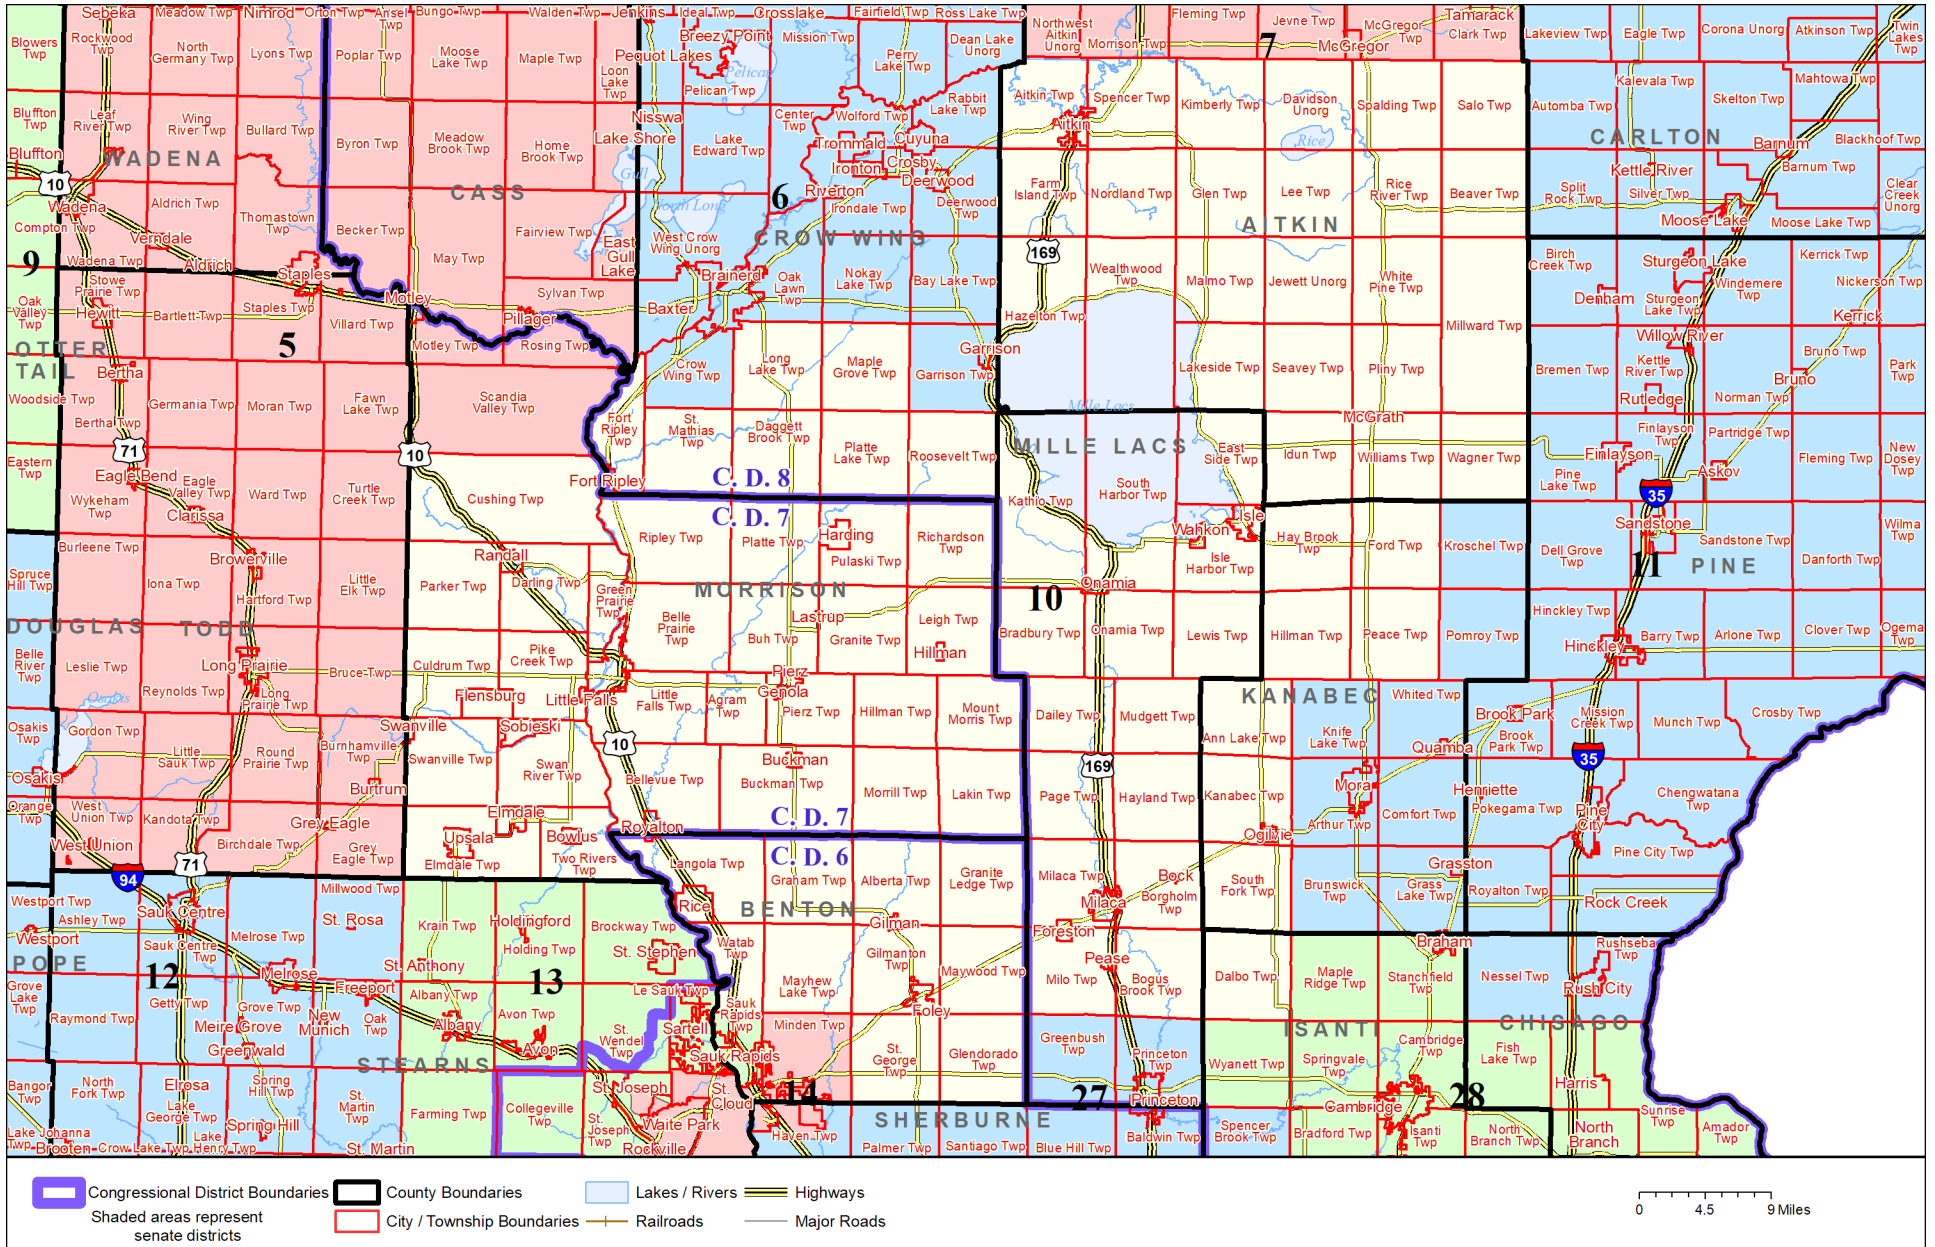

Senate District 10

Published by Office of the Minnesota Secretary of State, Elections Division. Current as of May 2024. Look up districts & polling places at <https://pollfinder.sos.mn.gov>

About this map

This map shows the Congressional and Legislative Districts ordered by the Special Redistricting Panel in the matter of *Wattson, et al. v. Simon, et al*, No. A21-0243 and A21-0546, on February 15, 2022, as modified by the legislature, as corrected under *Minnesota Statutes* 2.91, subd. 2, or as adjusted under *Minnesota Statutes* 204B.146, subd. 3. Derived from precinct boundaries that are maintained by the Secretary of State and available for download at the [Minnesota Geospatial Commons](https://gisdata.mn.gov) (https://gisdata.mn.gov). Road data is from Mn/DOT and U.S. Census (Statewide) and NCompass (Metro). Rail data is from Mn/DOT. Water data is from MN DNR.