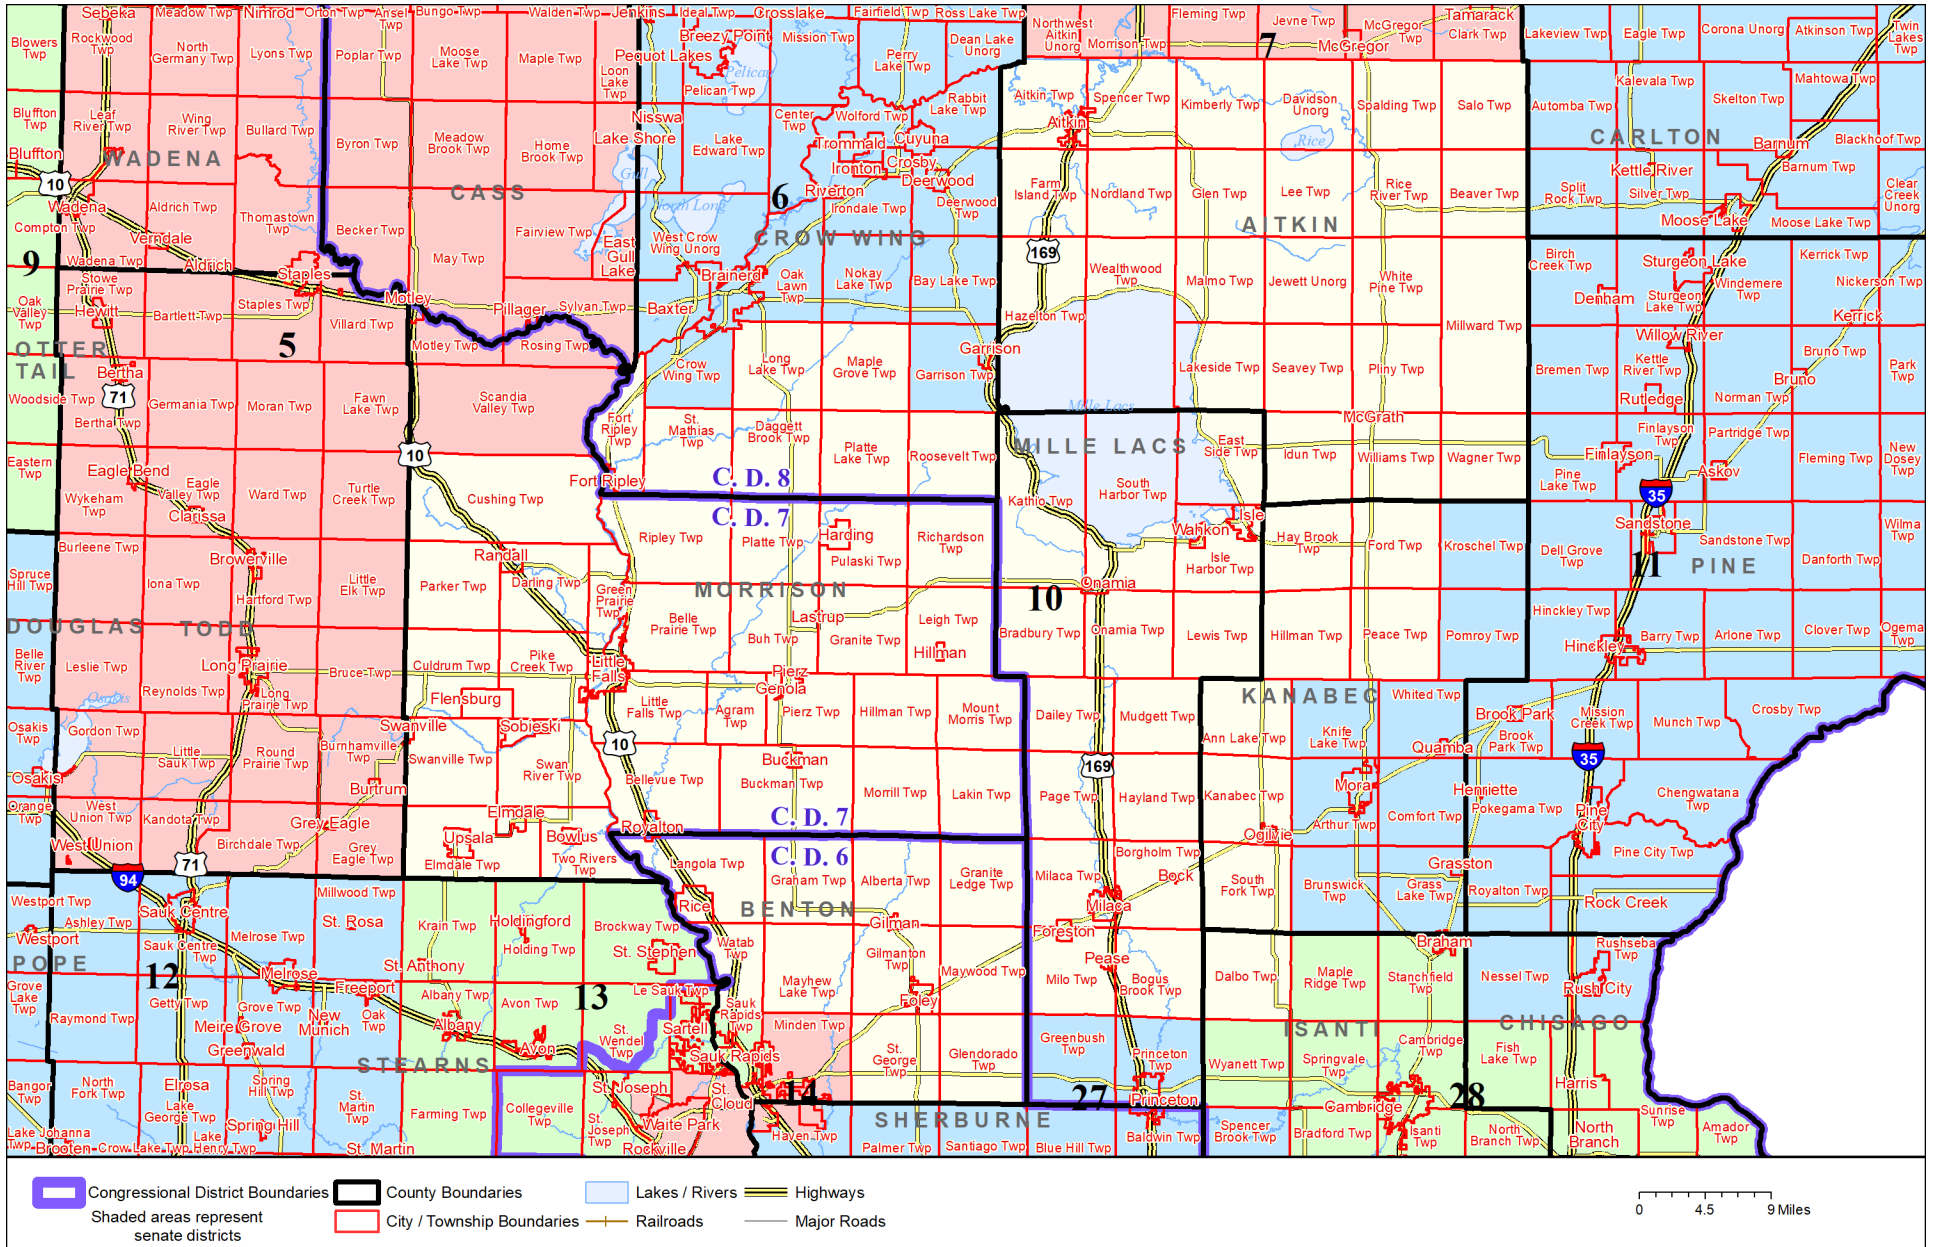

Senate District 10

Published by Office of the Minnesota Secretary of State, Elections Division. Current as of February 2024. Look up districts & polling places at <https://pollfinder.sos.mn.gov>

About this map

This map shows the Congressional and Legislative Districts ordered by the Special Redistricting Panel in the matter of *Watson, et al. v. Simon, et al*, No. A21-0243 and A21-0546, on February 15, 2022, as modified by 2022 Session Laws Chapter 92, as corrected under *Minnesota Statutes* 2.91, subd. 2, or as adjusted under *Minnesota Statutes* 204B.146, subd. 3. Derived from precinct boundaries that are maintained by the Secretary of State and available for download at the [Minnesota Geospatial Commons](https://gisdata.mn.gov) (<https://gisdata.mn.gov>). Road data is from Mn/DOT and U.S. Census (Statewide) and NCompass (Metro). Rail data is from Mn/DOT. Water data is from MN DNR.