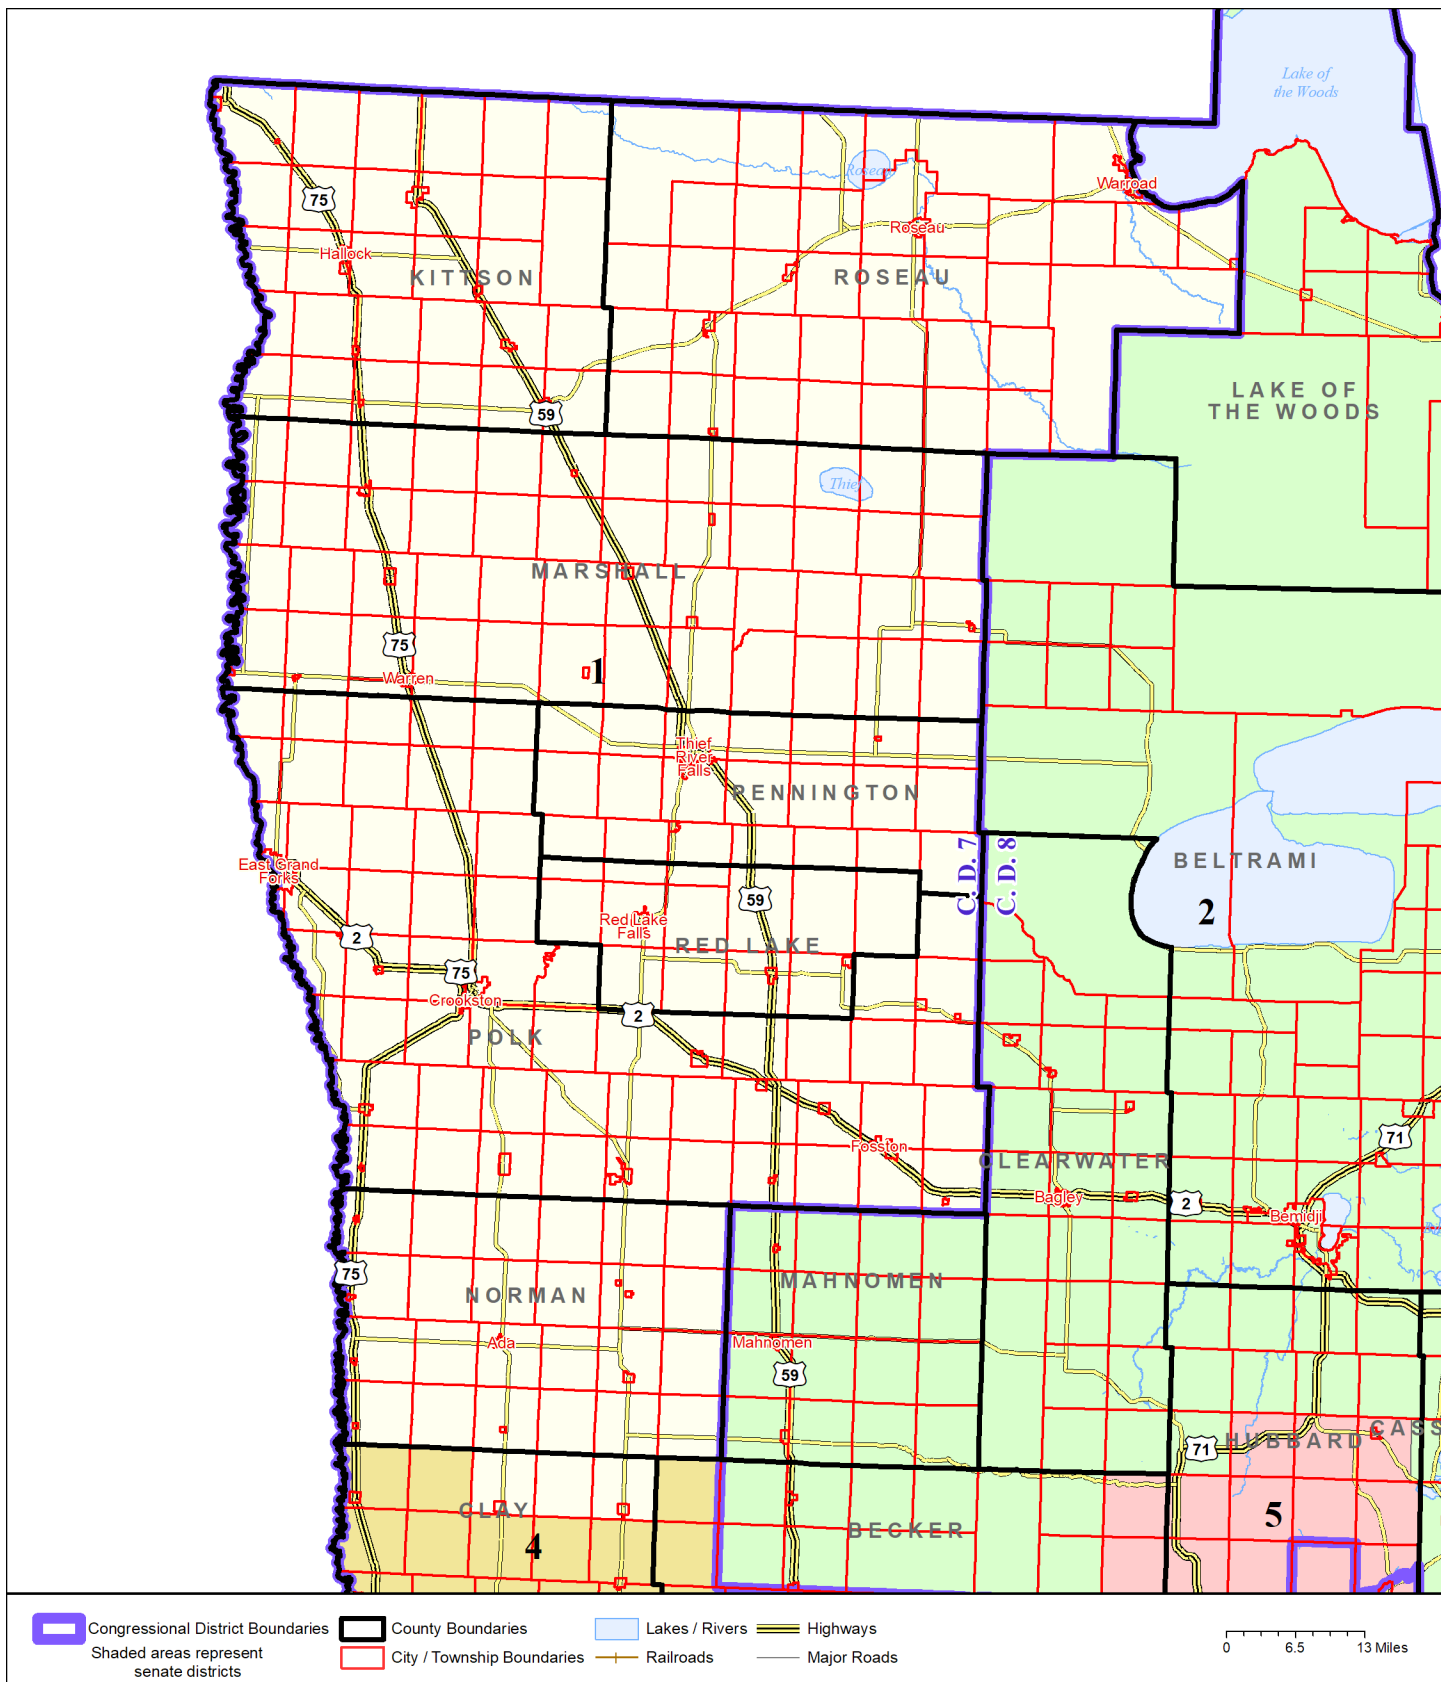

# Senate District 1

Published by Office of the Minnesota Secretary of State, Elections Division. Current as of May 2024. Look up districts & polling places at <https://pollfinder.sos.mn.gov>

## About this map

This map shows the Congressional and Legislative Districts ordered by the Special Redistricting Panel in the matter of *Wattson, et al. v. Simon, et al*, No. A21-0243 and A21-0546, on February 15, 2022, as modified by the legislature, as corrected under *Minnesota Statutes* 2.91, subd. 2, or as adjusted under *Minnesota Statutes* 204B.146, subd. 3. Derived from precinct boundaries that are maintained by the Secretary of State and available for download at the [Minnesota Geospatial Commons](https://gisdata.mn.gov) (<https://gisdata.mn.gov>). Road data is from Mn/DOT and U.S. Census (Statewide) and NCompass (Metro). Rail data is from Mn/DOT. Water data is from MN DNR.

## **District Description**

Territory of Minnesota Senate District 1:

- This area in Clay County:
  - Felton
  - Felton Twp
  - Hagen Twp
  - Ulen
  - Ulen Twp
- Kittson County
- Marshall County
- Norman County
- Pennington County
- Polk County
- Red Lake County
- Roseau County